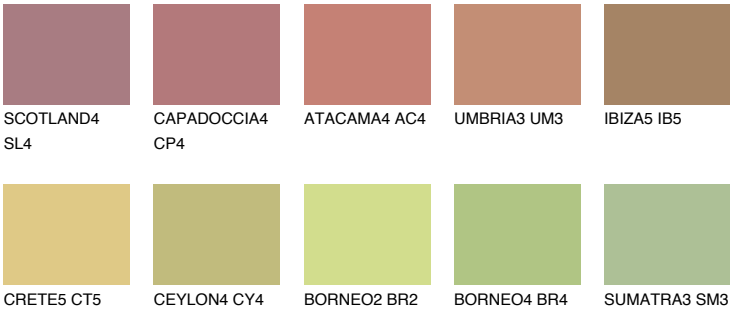

IBIZA4 IB4

☀ 37% **TSR** 37%

Matching colours

COLOURS

INTENSE

For more information on plasters and paints, go to www.ceresit.ee

*The presented colours refer to plasters and paints offered by Ceresit. Due to the use of digital techniques, the presented colours might not represent the original ones, thus they cannot be considered as a reliable colour presentation. We recommend checking the authentic colour samples.