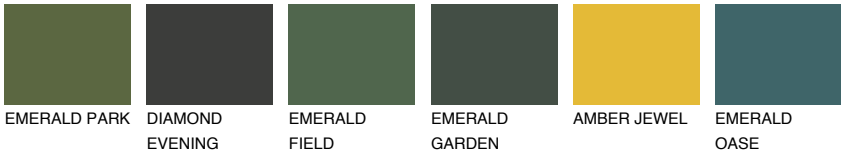

IBIZA4 IB4

☀ 37% **TSR 37%**

Matching colours

COLOURS

INTENSE

For more information on plasters and paints, go to www.ceresit.ee

*The presented colours refer to plasters and paints offered by Ceresit. Due to the use of digital techniques, the presented colours might not represent the original ones, thus they cannot be considered as a reliable colour presentation. We recommend checking the authentic colour samples.