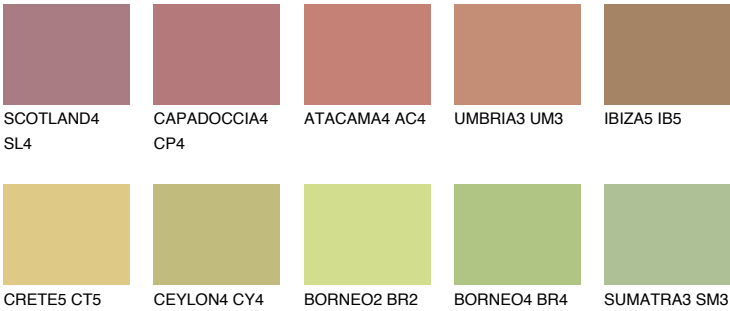

**IBIZA4 IB4**

☀ 37% **TSR** 37%

## Matching colours

### COLOURS

### INTENSE

For more information on plasters and paints, go to [www.ceresit.ee](http://www.ceresit.ee)

\*The presented colours refer to plasters and paints offered by Ceresit. Due to the use of digital techniques, the presented colours might not represent the original ones, thus they cannot be considered as a reliable colour presentation. We recommend checking the authentic colour samples.