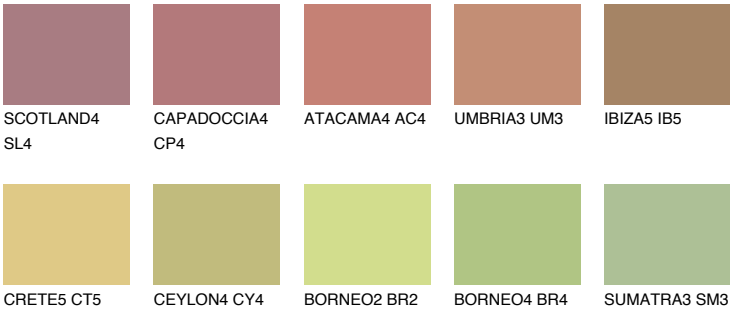

IBIZA4 IB4

37% **TSR** 37%

Matching colours

COLOURS

INTENSE

For more information on plasters and paints, go to www.ceresit.ee

*The presented colours refer to plasters and paints offered by Ceresit. Due to the use of digital techniques, the presented colours might not represent the original ones, thus they cannot be considered as a reliable colour presentation. We recommend checking the authentic colour samples.