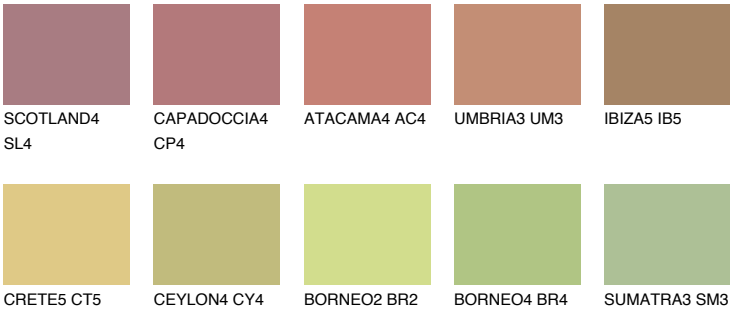

**IBIZA4 IB4**

☀ 37% **TSR 37%**

## Matching colours

### COLOURS

### INTENSE

For more information on plasters and paints, go to [www.ceresit.ee](http://www.ceresit.ee)

\*The presented colours refer to plasters and paints offered by Ceresit. Due to the use of digital techniques, the presented colours might not represent the original ones, thus they cannot be considered as a reliable colour presentation. We recommend checking the authentic colour samples.