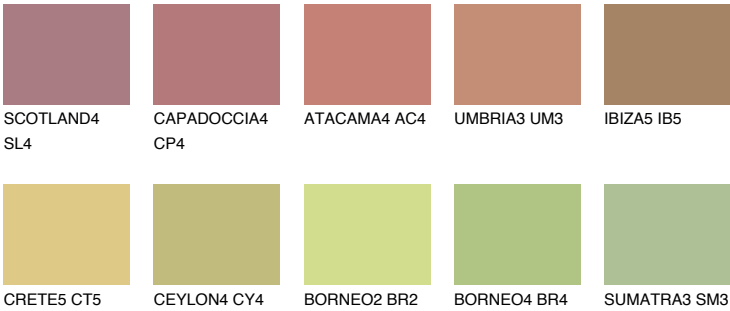

IBIZA4 IB4

☀ 37% **TSR 37%**

Matching colours

COLOURS

INTENSE

For more information on plasters and paints, go to www.ceresit.ee

*The presented colours refer to plasters and paints offered by Ceresit. Due to the use of digital techniques, the presented colours might not represent the original ones, thus they cannot be considered as a reliable colour presentation. We recommend checking the authentic colour samples.