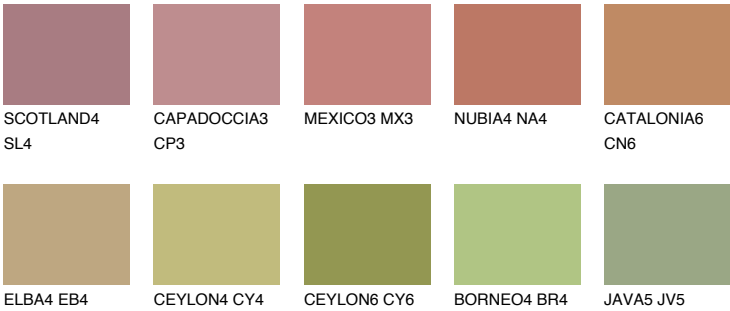

## IBIZA5 IB5

☀ 25%    **TSR 25%**

### Matching colours

#### COLOURS

#### INTENSE

For more information on plasters and paints, go to [www.ceresit.ee](http://www.ceresit.ee)

\*The presented colours refer to plasters and paints offered by Ceresit. Due to the use of digital techniques, the presented colours might not represent the original ones, thus they cannot be considered as a reliable colour presentation. We recommend checking the authentic colour samples.