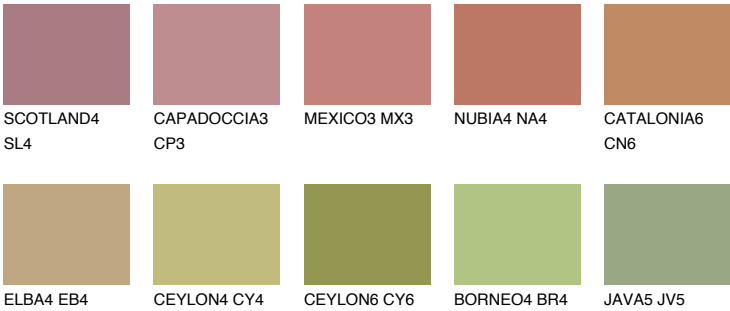

IBIZA5 IB5

25% **TSR** 25%

Matching colours

COLOURS

INTENSE

For more information on plasters and paints, go to www.ceresit.ee

*The presented colours refer to plasters and paints offered by Ceresit. Due to the use of digital techniques, the presented colours might not represent the original ones, thus they cannot be considered as a reliable colour presentation. We recommend checking the authentic colour samples.