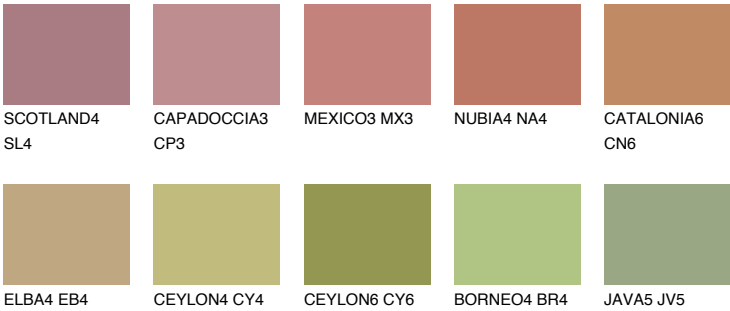

IBIZA5 IB5

☀ 25% **TSR** 25%

Matching colours

COLOURS

INTENSE

For more information on plasters and paints, go to www.ceresit.ee

*The presented colours refer to plasters and paints offered by Ceresit. Due to the use of digital techniques, the presented colours might not represent the original ones, thus they cannot be considered as a reliable colour presentation. We recommend checking the authentic colour samples.