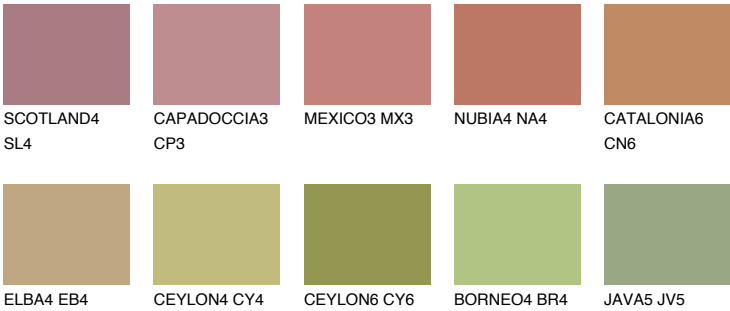

IBIZA5 IB5

☾ 25% **TSR 25%**

Matching colours

COLOURS

INTENSE

For more information on plasters and paints, go to www.ceresit.ee

*The presented colours refer to plasters and paints offered by Ceresit. Due to the use of digital techniques, the presented colours might not represent the original ones, thus they cannot be considered as a reliable colour presentation. We recommend checking the authentic colour samples.