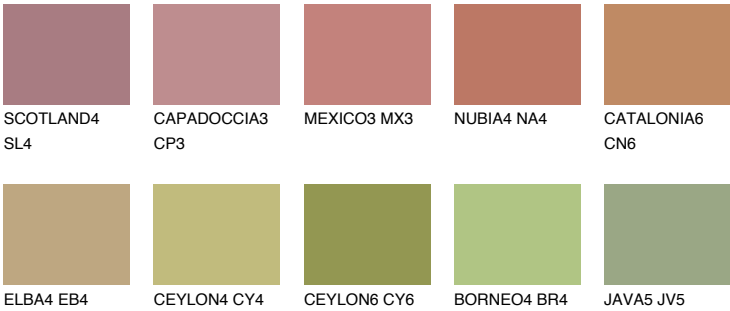

IBIZA5 IB5

☀ 25% **TSR 25%**

Matching colours

COLOURS

INTENSE

For more information on plasters and paints, go to www.ceresit.ee

*The presented colours refer to plasters and paints offered by Ceresit. Due to the use of digital techniques, the presented colours might not represent the original ones, thus they cannot be considered as a reliable colour presentation. We recommend checking the authentic colour samples.