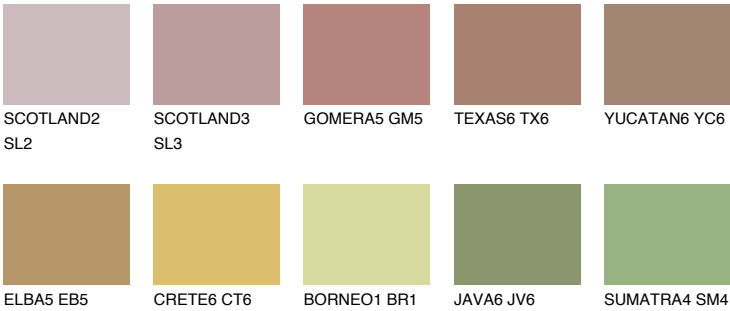

# COLOUR DETAILS

**IBIZA6 IB6**

25% **TSR** 24%

## Matching colours

### COLOURS

### INTENSE

For more information on plasters and paints, go to [www.ceresit.ee](http://www.ceresit.ee)

\*The presented colours refer to plasters and paints offered by Ceresit. Due to the use of digital techniques, the presented colours might not represent the original ones, thus they cannot be considered as a reliable colour presentation. We recommend checking the authentic colour samples.