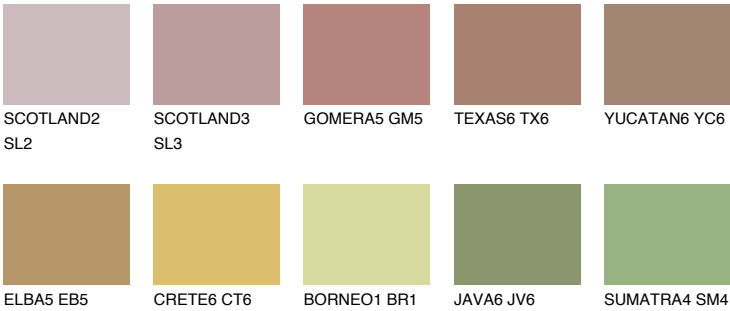

## IBIZA6 IB6

☀ 25%    **TSR** 24%

### Matching colours

#### COLOURS

#### INTENSE

For more information on plasters and paints, go to [www.ceresit.ee](http://www.ceresit.ee)

\*The presented colours refer to plasters and paints offered by Ceresit. Due to the use of digital techniques, the presented colours might not represent the original ones, thus they cannot be considered as a reliable colour presentation. We recommend checking the authentic colour samples.