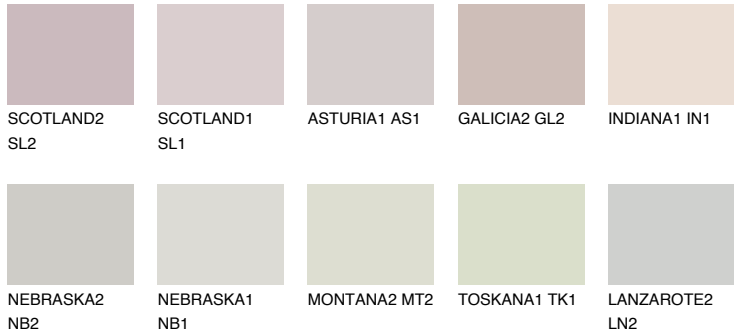

# COLOUR DETAILS

## MALTA1 ML1

62% **TSR** 65%

### Matching colours

#### COLOURS