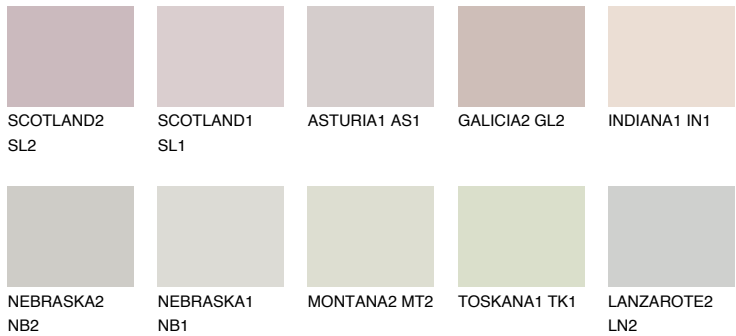

COLOUR DETAILS

MALTA1 ML1

62% **TSR** 65%

Matching colours

COLOURS

INTENSE

For more information on plasters and paints, go to www.ceresit.ee

*The presented colours refer to plasters and paints offered by Ceresit. Due to the use of digital techniques, the presented colours might not represent the original ones, thus they cannot be considered as a reliable colour presentation. We recommend checking the authentic colour samples.