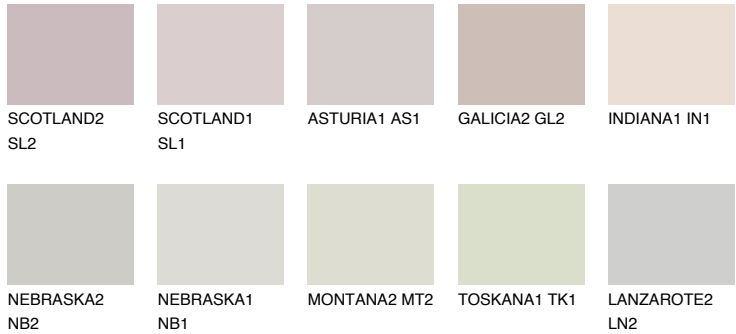

# COLOUR DETAILS

## MALTA1 ML1

62% **TSR** 65%

### Matching colours

#### COLOURS