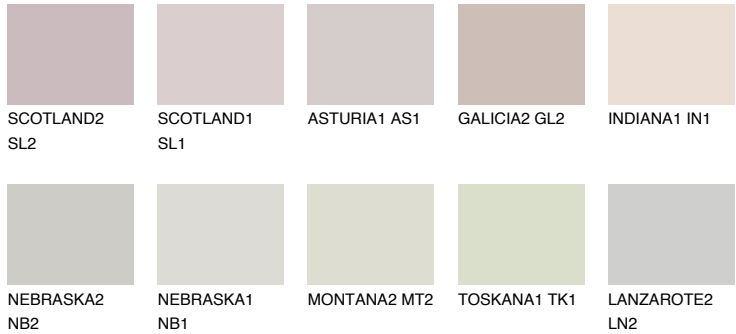

COLOUR DETAILS

MALTA1 ML1

62% **TSR** 65%

Matching colours

COLOURS

INTENSE

For more information on plasters and paints, go to www.ceresit.ee

*The presented colours refer to plasters and paints offered by Ceresit. Due to the use of digital techniques, the presented colours might not represent the original ones, thus they cannot be considered as a reliable colour presentation. We recommend checking the authentic colour samples.