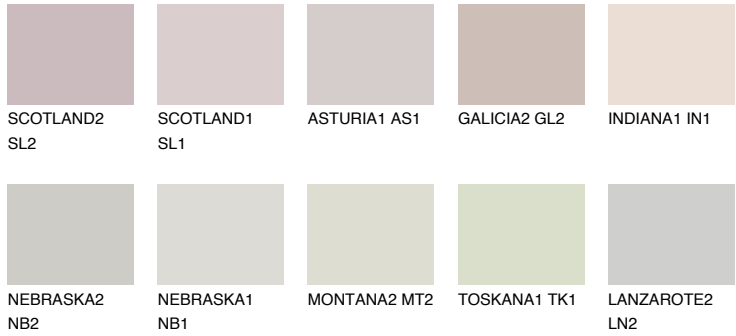

COLOUR DETAILS

MALTA1 ML1

62% **TSR** 65%

Matching colours

COLOURS

INTENSE

For more information on plasters and paints, go to www.ceresit.ee

*The presented colours refer to plasters and paints offered by Ceresit. Due to the use of digital techniques, the presented colours might not represent the original ones, thus they cannot be considered as a reliable colour presentation. We recommend checking the authentic colour samples.