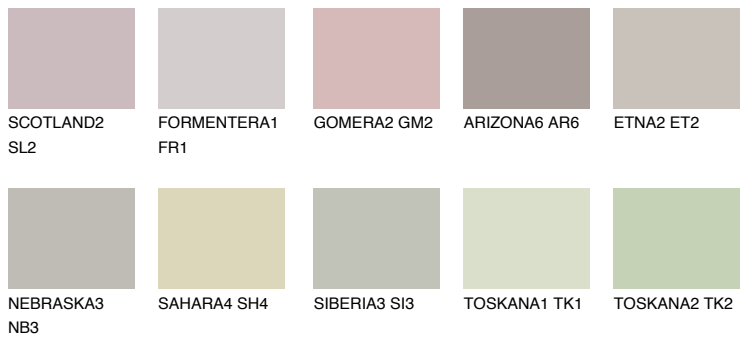

COLOUR DETAILS

MALTA2 ML2

54% TSR 48%

Matching colours

COLOURS

INTENSE

For more information on plasters and paints, go to www.ceresit.ee

*The presented colours refer to plasters and paints offered by Ceresit. Due to the use of digital techniques, the presented colours might not represent the original ones, thus they cannot be considered as a reliable colour presentation. We recommend checking the authentic colour samples.