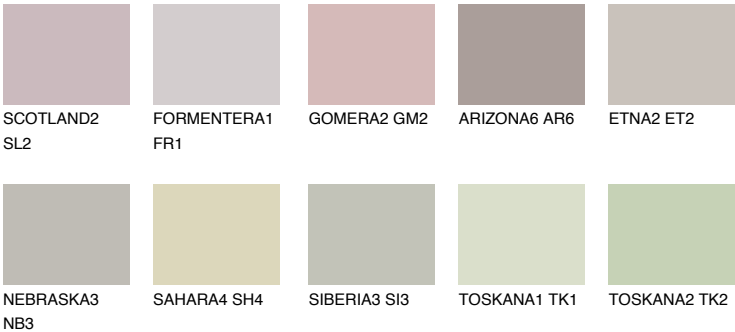

# COLOUR DETAILS

## MALTA2 ML2

54% TSR 48%

### Matching colours

#### COLOURS