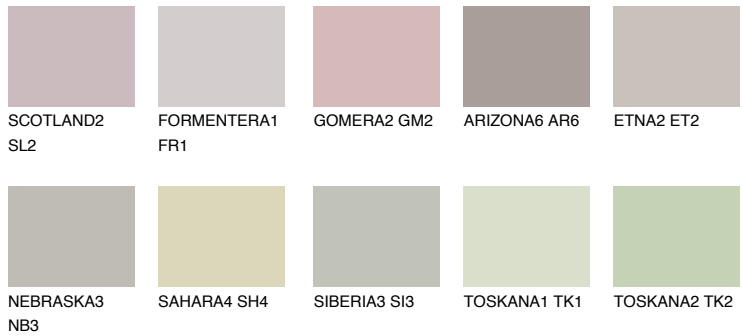

COLOUR DETAILS

MALTA2 ML2

54% TSR 48%

Matching colours

COLOURS

INTENSE

For more information on plasters and paints, go to www.ceresit.ee

*The presented colours refer to plasters and paints offered by Ceresit. Due to the use of digital techniques, the presented colours might not represent the original ones, thus they cannot be considered as a reliable colour presentation. We recommend checking the authentic colour samples.