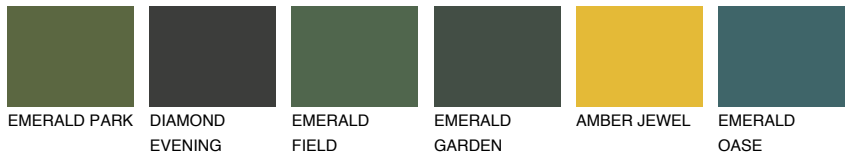

COLOUR DETAILS

MALTA2 ML2

54% TSR 48%

Matching colours

COLOURS

INTENSE

For more information on plasters and paints, go to www.ceresit.ee

*The presented colours refer to plasters and paints offered by Ceresit. Due to the use of digital techniques, the presented colours might not represent the original ones, thus they cannot be considered as a reliable colour presentation. We recommend checking the authentic colour samples.