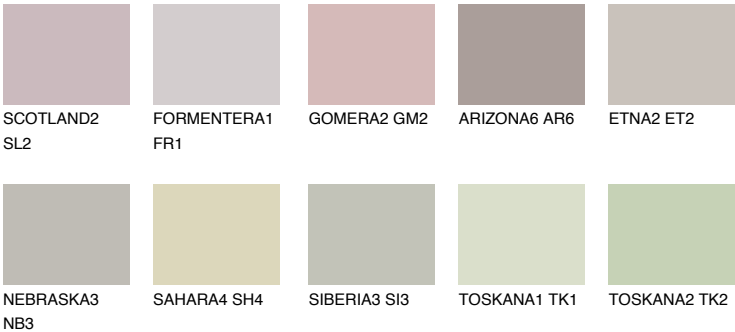

COLOUR DETAILS

MALTA2 ML2

54% TSR 48%

Matching colours

COLOURS

INTENSE

For more information on plasters and paints, go to www.ceresit.ee

*The presented colours refer to plasters and paints offered by Ceresit. Due to the use of digital techniques, the presented colours might not represent the original ones, thus they cannot be considered as a reliable colour presentation. We recommend checking the authentic colour samples.