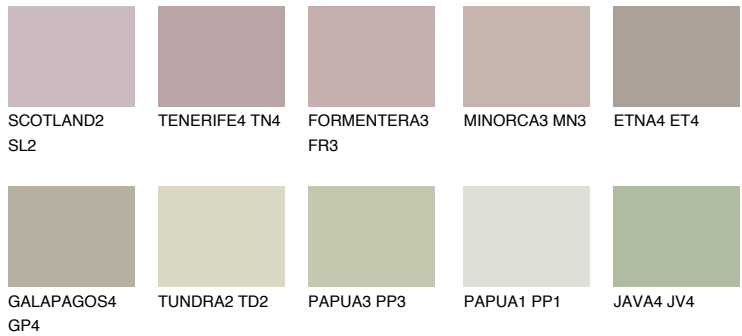

COLOUR DETAILS

MALTA3 ML3

49% **TSR** 44%

Matching colours

COLOURS

INTENSE

For more information on plasters and paints, go to
www.ceresit.ee

*The presented colours refer to plasters and paints offered by Ceresit. Due to the use of digital techniques, the presented colours might not represent the original ones, thus they cannot be considered as a reliable colour presentation. We recommend checking the authentic colour samples.