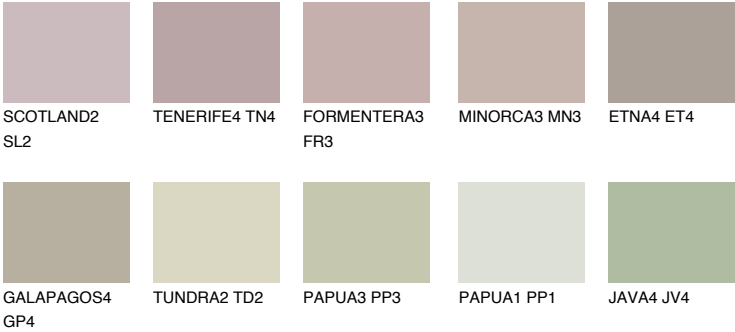

COLOUR DETAILS

MALTA3 ML3

49% **TSR** 44%

Matching colours

COLOURS

INTENSE

For more information on plasters and paints, go to www.ceresit.ee

*The presented colours refer to plasters and paints offered by Ceresit. Due to the use of digital techniques, the presented colours might not represent the original ones, thus they cannot be considered as a reliable colour presentation. We recommend checking the authentic colour samples.