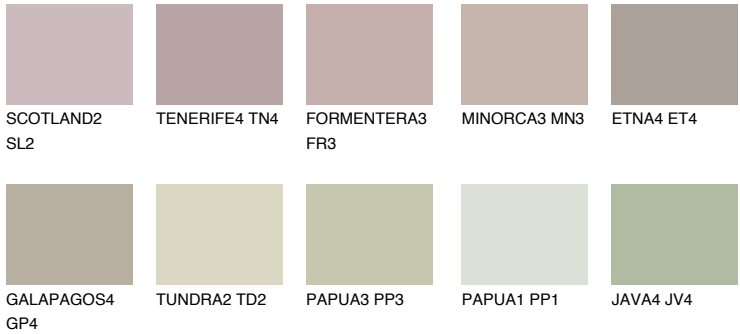

# COLOUR DETAILS

## MALTA3 ML3

49% **TSR** 44%

### Matching colours

#### COLOURS