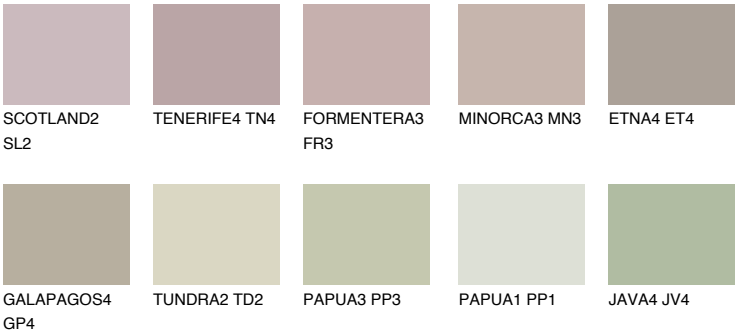

COLOUR DETAILS

MALTA3 ML3

49% TSR 44%

Matching colours

COLOURS

INTENSE

For more information on plasters and paints, go to www.ceresit.ee

*The presented colours refer to plasters and paints offered by Ceresit. Due to the use of digital techniques, the presented colours might not represent the original ones, thus they cannot be considered as a reliable colour presentation. We recommend checking the authentic colour samples.