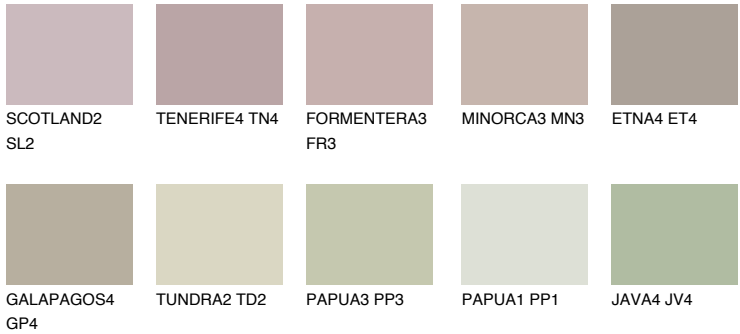

COLOUR DETAILS

MALTA3 ML3

49% **TSR** 44%

Matching colours

COLOURS

INTENSE

For more information on plasters and paints, go to www.ceresit.ee

*The presented colours refer to plasters and paints offered by Ceresit. Due to the use of digital techniques, the presented colours might not represent the original ones, thus they cannot be considered as a reliable colour presentation. We recommend checking the authentic colour samples.