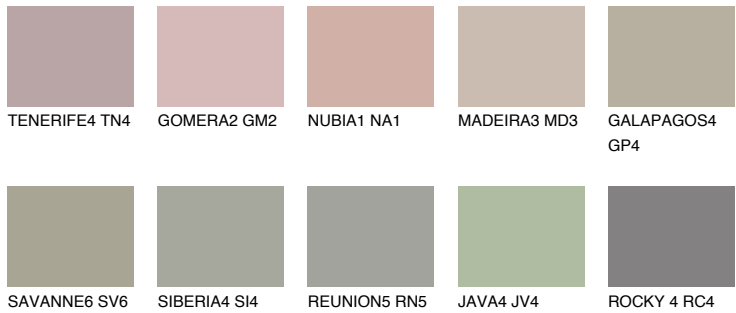

# COLOUR DETAILS

## MALTA4 ML4

42% TSR 36%

### Matching colours

#### COLOURS