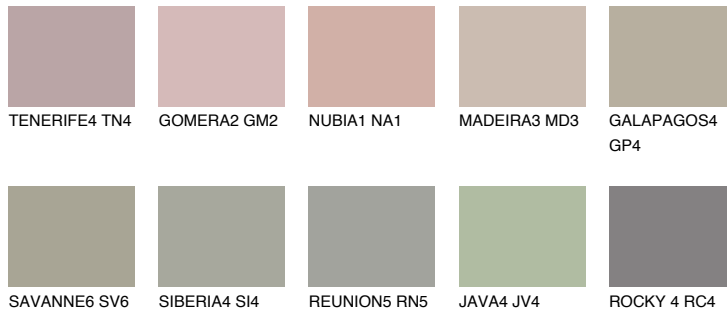

COLOUR DETAILS

MALTA4 ML4

42% TSR 36%

Matching colours

COLOURS

INTENSE

For more information on plasters and paints, go to www.ceresit.ee

*The presented colours refer to plasters and paints offered by Ceresit. Due to the use of digital techniques, the presented colours might not represent the original ones, thus they cannot be considered as a reliable colour presentation. We recommend checking the authentic colour samples.