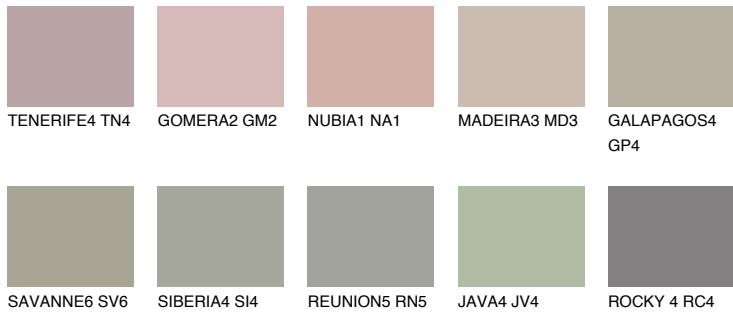

# COLOUR DETAILS

## MALTA4 ML4

42% TSR 36%

### Matching colours

#### COLOURS