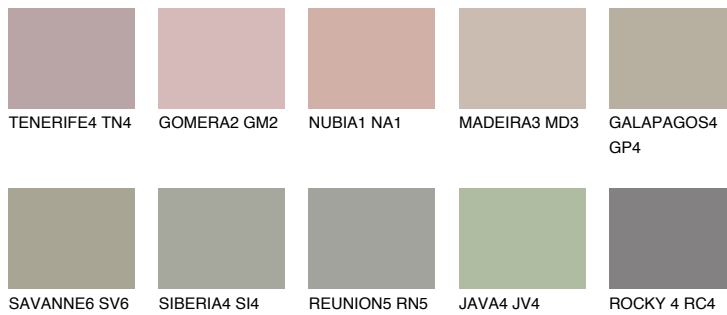

COLOUR DETAILS

MALTA4 ML4

42% TSR 36%

Matching colours

COLOURS

INTENSE

For more information on plasters and paints, go to www.ceresit.ee

*The presented colours refer to plasters and paints offered by Ceresit. Due to the use of digital techniques, the presented colours might not represent the original ones, thus they cannot be considered as a reliable colour presentation. We recommend checking the authentic colour samples.