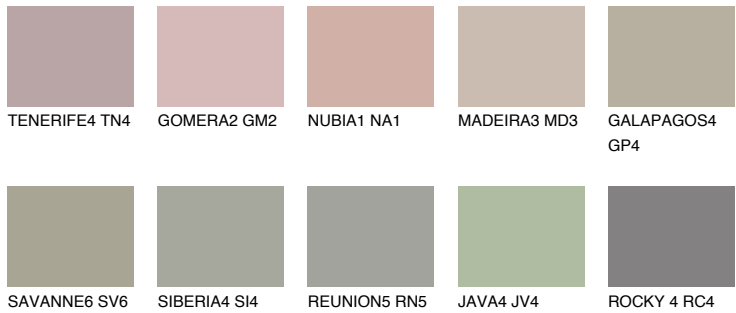

COLOUR DETAILS

MALTA4 ML4

42% TSR 36%

Matching colours

COLOURS

INTENSE

For more information on plasters and paints, go to www.ceresit.ee

*The presented colours refer to plasters and paints offered by Ceresit. Due to the use of digital techniques, the presented colours might not represent the original ones, thus they cannot be considered as a reliable colour presentation. We recommend checking the authentic colour samples.