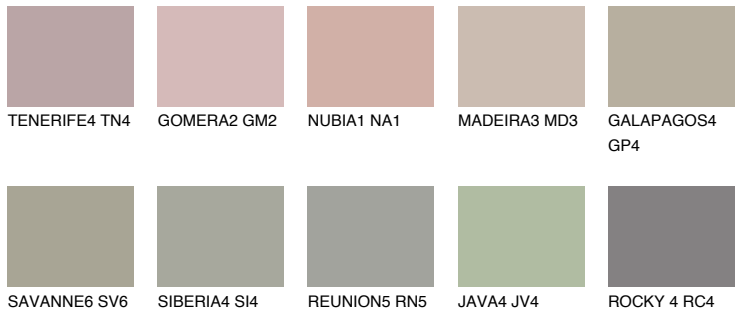

COLOUR DETAILS

MALTA4 ML4

42% **TSR** 36%

Matching colours

COLOURS

INTENSE

For more information on plasters and paints, go to www.ceresit.ee

*The presented colours refer to plasters and paints offered by Ceresit. Due to the use of digital techniques, the presented colours might not represent the original ones, thus they cannot be considered as a reliable colour presentation. We recommend checking the authentic colour samples.