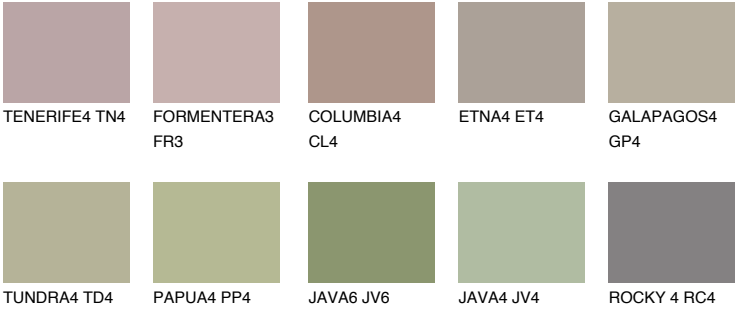

## MALTA5 ML5

34% **TSR** 29%

### Matching colours

#### COLOURS

#### INTENSE

For more information on plasters and paints, go to [www.ceresit.ee](http://www.ceresit.ee)

\*The presented colours refer to plasters and paints offered by Ceresit. Due to the use of digital techniques, the presented colours might not represent the original ones, thus they cannot be considered as a reliable colour presentation. We recommend checking the authentic colour samples.