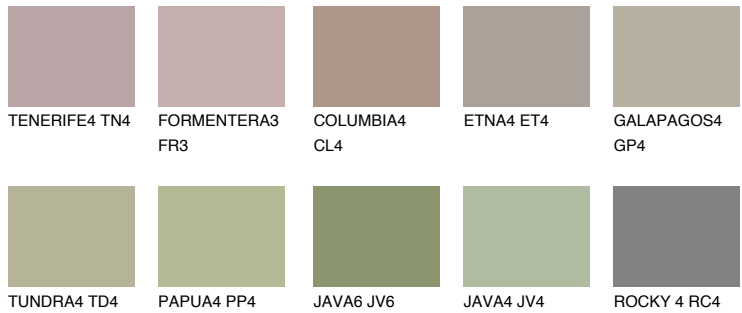

# COLOUR DETAILS

### Matching colours

#### COLOURS

#### INTENSE

For more information on plasters and paints, go to [www.ceresit.ee](http://www.ceresit.ee)

\*The presented colours refer to plasters and paints offered by Ceresit. Due to the use of digital techniques, the presented colours might not represent the original ones, thus they cannot be considered as a reliable colour presentation. We recommend checking the authentic colour samples.