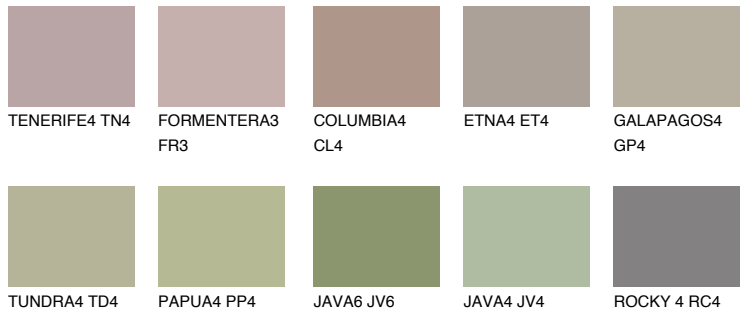

COLOUR DETAILS

MALTA5 ML5

34% **TSR** 29%

Matching colours

COLOURS

INTENSE

For more information on plasters and paints, go to www.ceresit.ee

*The presented colours refer to plasters and paints offered by Ceresit. Due to the use of digital techniques, the presented colours might not represent the original ones, thus they cannot be considered as a reliable colour presentation. We recommend checking the authentic colour samples.