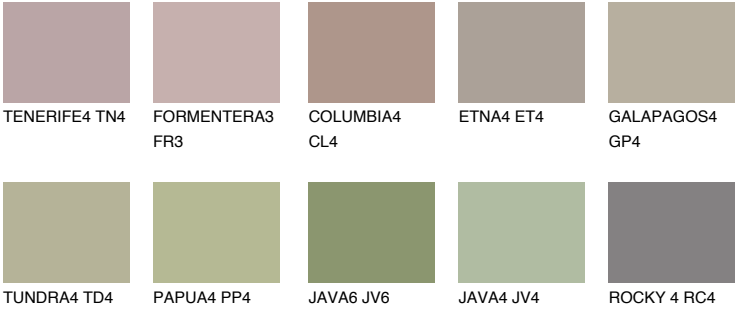

MALTA5 ML5

34% **TSR** 29%

Matching colours

COLOURS

INTENSE

For more information on plasters and paints, go to www.ceresit.ee

*The presented colours refer to plasters and paints offered by Ceresit. Due to the use of digital techniques, the presented colours might not represent the original ones, thus they cannot be considered as a reliable colour presentation. We recommend checking the authentic colour samples.