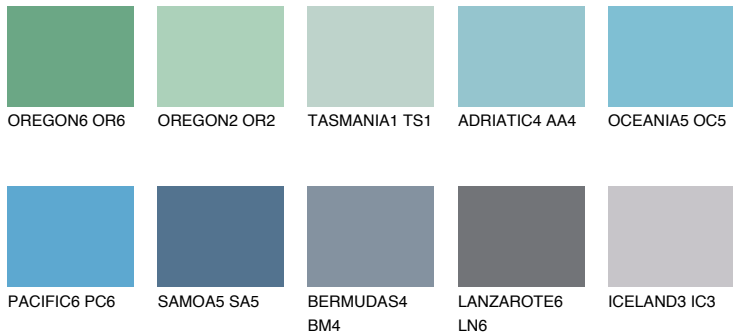

COLOUR DETAILS

OCEANIA6 OC6

40% TSR 51%

Matching colours

COLOURS

INTENSE

For more information on plasters and paints, go to www.ceresit.ee

*The presented colours refer to plasters and paints offered by Ceresit. Due to the use of digital techniques, the presented colours might not represent the original ones, thus they cannot be considered as a reliable colour presentation. We recommend checking the authentic colour samples.