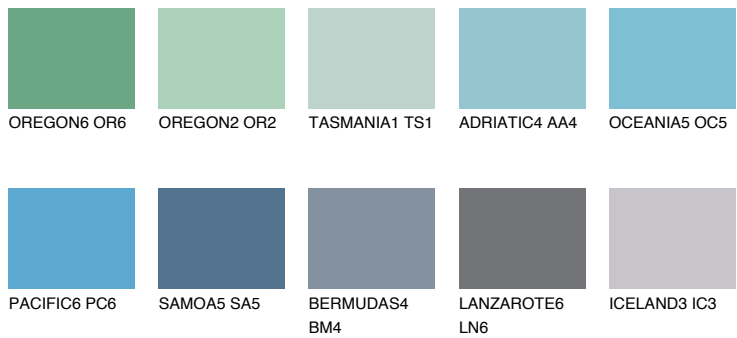

COLOUR DETAILS

OCEANIA6 OC6

40% TSR 51%

Matching colours

COLOURS

INTENSE

For more information on plasters and paints, go to www.ceresit.ee

*The presented colours refer to plasters and paints offered by Ceresit. Due to the use of digital techniques, the presented colours might not represent the original ones, thus they cannot be considered as a reliable colour presentation. We recommend checking the authentic colour samples.