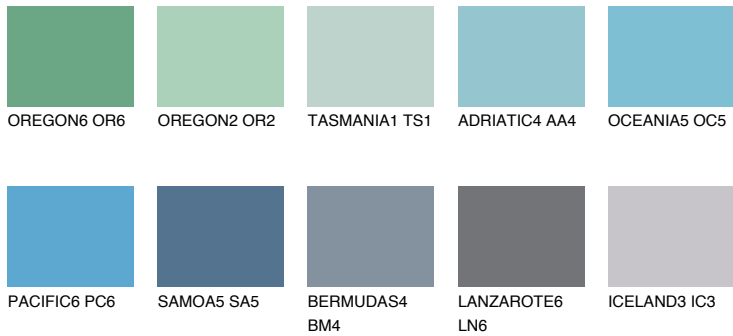

# COLOUR DETAILS

## OCEANIA6 OC6

40% TSR 51%

### Matching colours

#### COLOURS