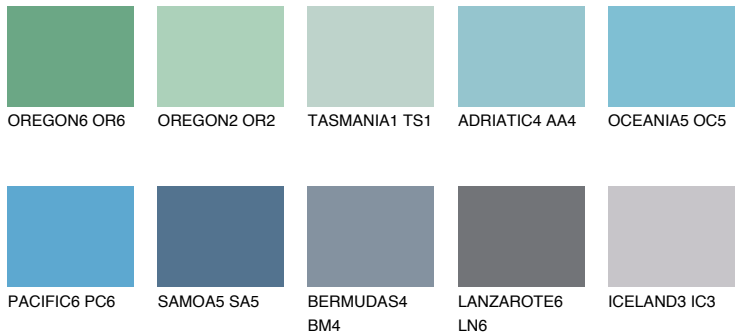

COLOUR DETAILS

OCEANIA6 OC6

40% **TSR** 51%

Matching colours

COLOURS

INTENSE

For more information on plasters and paints, go to www.ceresit.ee

*The presented colours refer to plasters and paints offered by Ceresit. Due to the use of digital techniques, the presented colours might not represent the original ones, thus they cannot be considered as a reliable colour presentation. We recommend checking the authentic colour samples.