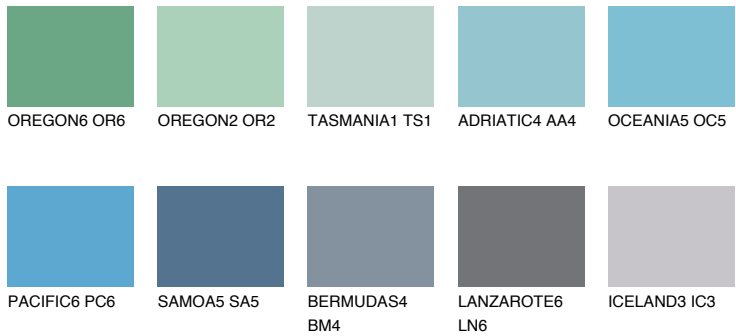

COLOUR DETAILS

OCEANIA6 OC6

40% TSR 51%

Matching colours

COLOURS

INTENSE

For more information on plasters and paints, go to www.ceresit.ee

*The presented colours refer to plasters and paints offered by Ceresit. Due to the use of digital techniques, the presented colours might not represent the original ones, thus they cannot be considered as a reliable colour presentation. We recommend checking the authentic colour samples.