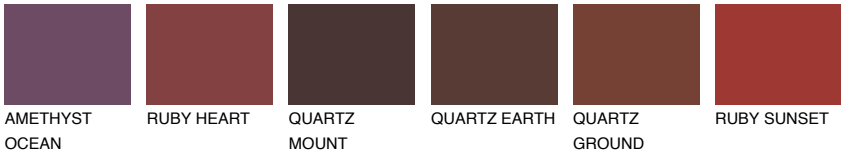

COLOUR DETAILS

MALTA6 ML6

☀ 25% **TSR 22%**

Matching colours

COLOURS

INTENSE

For more information on plasters and paints, go to www.ceresit.ee

*The presented colours refer to plasters and paints offered by Ceresit. Due to the use of digital techniques, the presented colours might not represent the original ones, thus they cannot be considered as a reliable colour presentation. We recommend checking the authentic colour samples.