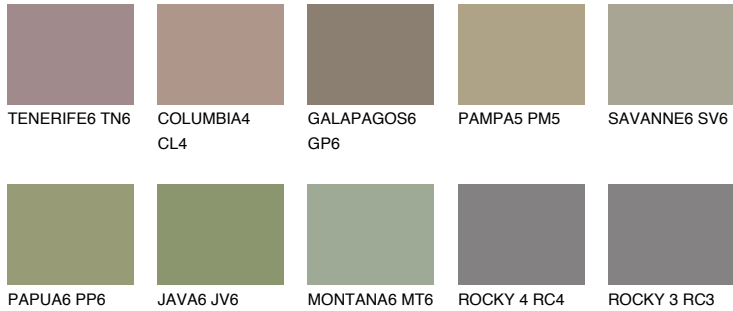

COLOUR DETAILS

MALTA6 ML6

☀ 25% **TSR 22%**

Matching colours

COLOURS

INTENSE

For more information on plasters and paints, go to www.ceresit.ee

*The presented colours refer to plasters and paints offered by Ceresit. Due to the use of digital techniques, the presented colours might not represent the original ones, thus they cannot be considered as a reliable colour presentation. We recommend checking the authentic colour samples.