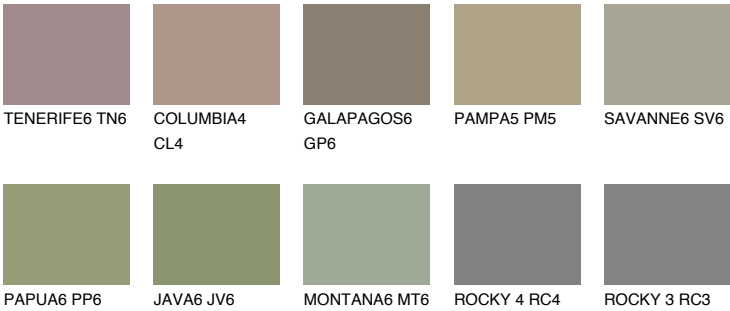

COLOUR DETAILS

MALTA6 ML6

☀ 25% **TSR 22%**

Matching colours

COLOURS

INTENSE

For more information on plasters and paints, go to www.ceresit.ee

*The presented colours refer to plasters and paints offered by Ceresit. Due to the use of digital techniques, the presented colours might not represent the original ones, thus they cannot be considered as a reliable colour presentation. We recommend checking the authentic colour samples.