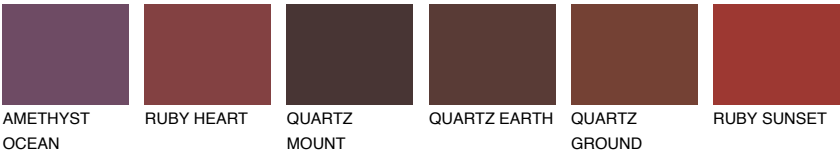

COLOUR DETAILS

MALTA6 ML6

☀ 25%   **TSR 22%**

Matching colours

COLOURS

INTENSE

For more information on plasters and paints, go to www.ceresit.ee

*The presented colours refer to plasters and paints offered by Ceresit. Due to the use of digital techniques, the presented colours might not represent the original ones, thus they cannot be considered as a reliable colour presentation. We recommend checking the authentic colour samples.