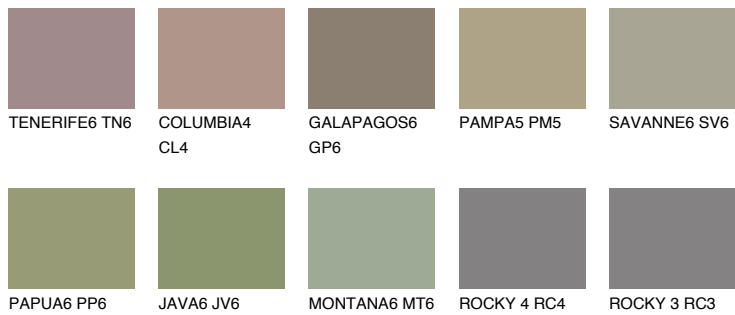

COLOUR DETAILS

MALTA6 ML6

☀ 25% **TSR 22%**

Matching colours

COLOURS

INTENSE

For more information on plasters and paints, go to www.ceresit.ee

*The presented colours refer to plasters and paints offered by Ceresit. Due to the use of digital techniques, the presented colours might not represent the original ones, thus they cannot be considered as a reliable colour presentation. We recommend checking the authentic colour samples.