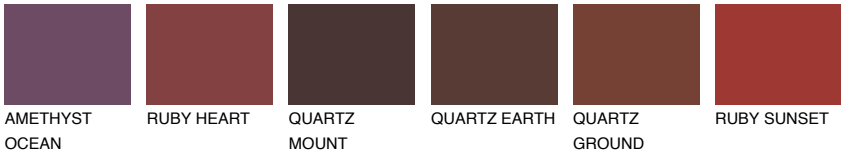

COLOUR DETAILS

MALTA6 ML6

☀ 25%   **TSR 22%**

Matching colours

COLOURS

INTENSE

For more information on plasters and paints, go to www.ceresit.ee

*The presented colours refer to plasters and paints offered by Ceresit. Due to the use of digital techniques, the presented colours might not represent the original ones, thus they cannot be considered as a reliable colour presentation. We recommend checking the authentic colour samples.