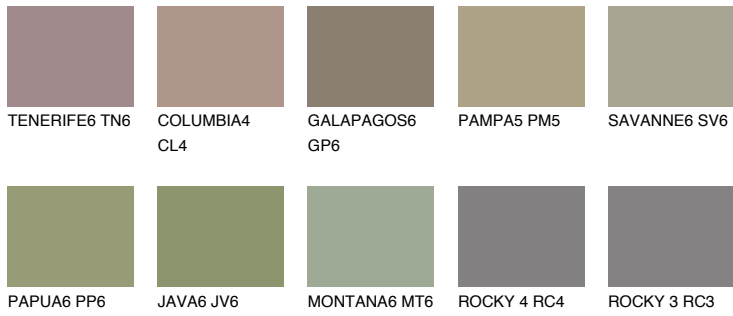

COLOUR DETAILS

MALTA6 ML6

☀️ 25% **TSR 22%**

Matching colours

COLOURS

INTENSE

For more information on plasters and paints, go to www.ceresit.ee

*The presented colours refer to plasters and paints offered by Ceresit. Due to the use of digital techniques, the presented colours might not represent the original ones, thus they cannot be considered as a reliable colour presentation. We recommend checking the authentic colour samples.