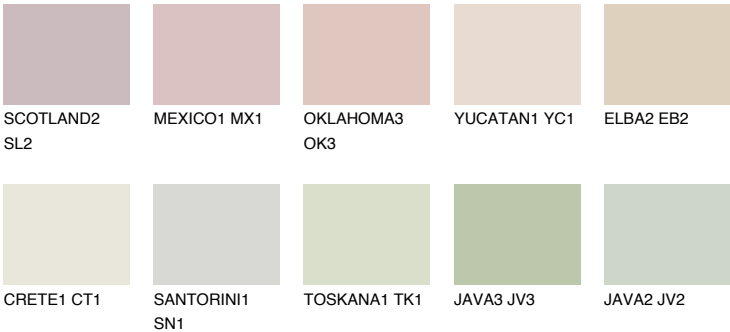

**ELBA1 EB1**

73% **TSR** 71%

## Matching colours

### COLOURS

### INTENSE

For more information on plasters and paints, go to [www.ceresit.ee](http://www.ceresit.ee)

\*The presented colours refer to plasters and paints offered by Ceresit. Due to the use of digital techniques, the presented colours might not represent the original ones, thus they cannot be considered as a reliable colour presentation. We recommend checking the authentic colour samples.