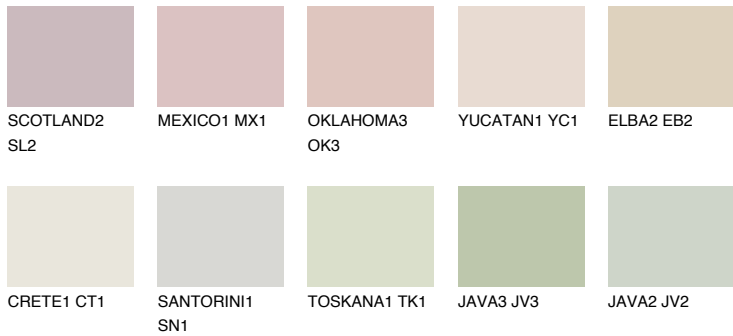

ELBA1 EB1

73% **TSR** 71%

Matching colours

COLOURS

INTENSE

For more information on plasters and paints, go to
www.ceresit.ee

*The presented colours refer to plasters and paints offered by Ceresit. Due to the use of digital techniques, the presented colours might not represent the original ones, thus they cannot be considered as a reliable colour presentation. We recommend checking the authentic colour samples.