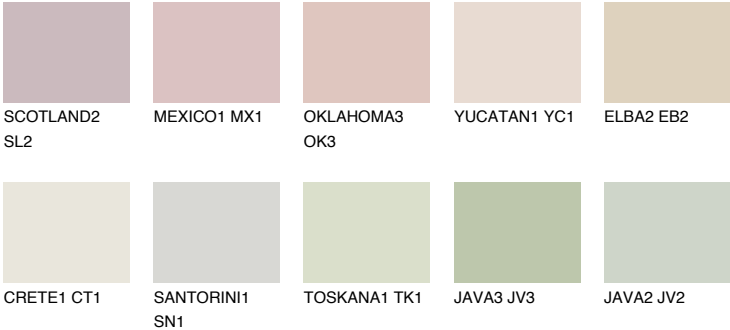

ELBA1 EB1

73% **TSR** 71%

Matching colours

COLOURS

INTENSE

For more information on plasters and paints, go to www.ceresit.ee

*The presented colours refer to plasters and paints offered by Ceresit. Due to the use of digital techniques, the presented colours might not represent the original ones, thus they cannot be considered as a reliable colour presentation. We recommend checking the authentic colour samples.