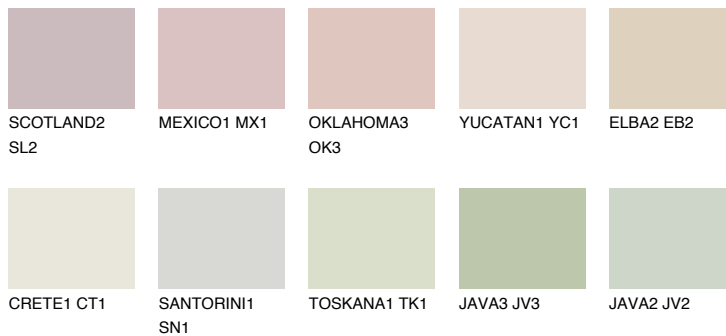

ELBA1 EB1

73% **TSR** 71%

Matching colours

COLOURS

INTENSE

For more information on plasters and paints, go to www.ceresit.ee

*The presented colours refer to plasters and paints offered by Ceresit. Due to the use of digital techniques, the presented colours might not represent the original ones, thus they cannot be considered as a reliable colour presentation. We recommend checking the authentic colour samples.