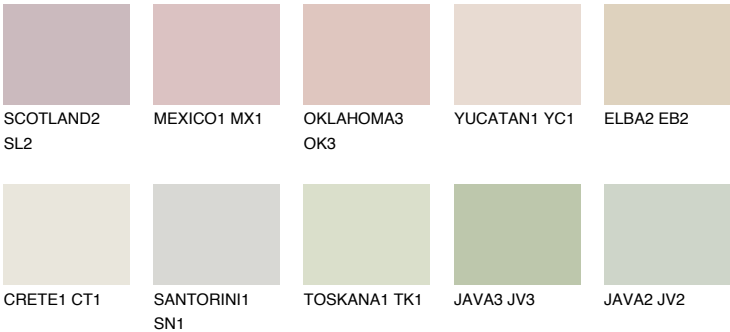

ELBA1 EB1

73% **TSR** 71%

Matching colours

COLOURS

INTENSE

For more information on plasters and paints, go to www.ceresit.ee

*The presented colours refer to plasters and paints offered by Ceresit. Due to the use of digital techniques, the presented colours might not represent the original ones, thus they cannot be considered as a reliable colour presentation. We recommend checking the authentic colour samples.