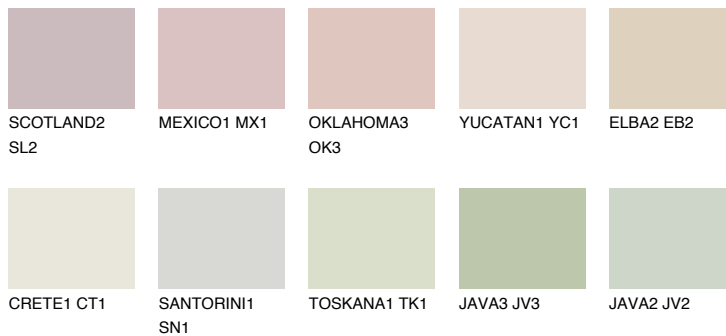

ELBA1 EB1

73% **TSR** 71%

Matching colours

COLOURS

INTENSE

For more information on plasters and paints, go to
www.ceresit.ee

*The presented colours refer to plasters and paints offered by Ceresit. Due to the use of digital techniques, the presented colours might not represent the original ones, thus they cannot be considered as a reliable colour presentation. We recommend checking the authentic colour samples.