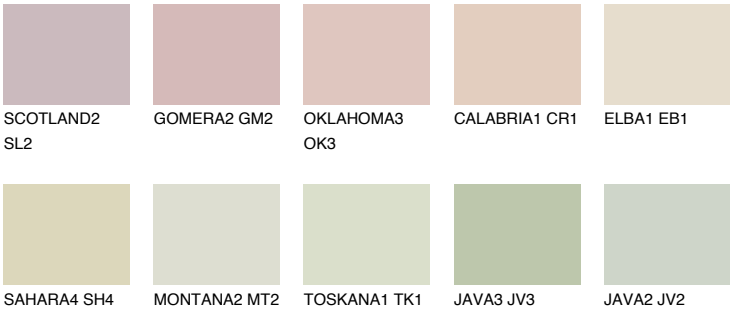

ELBA2 EB2

65% **TSR** 62%

Matching colours

COLOURS

INTENSE

For more information on plasters and paints, go to www.ceresit.ee

*The presented colours refer to plasters and paints offered by Ceresit. Due to the use of digital techniques, the presented colours might not represent the original ones, thus they cannot be considered as a reliable colour presentation. We recommend checking the authentic colour samples.