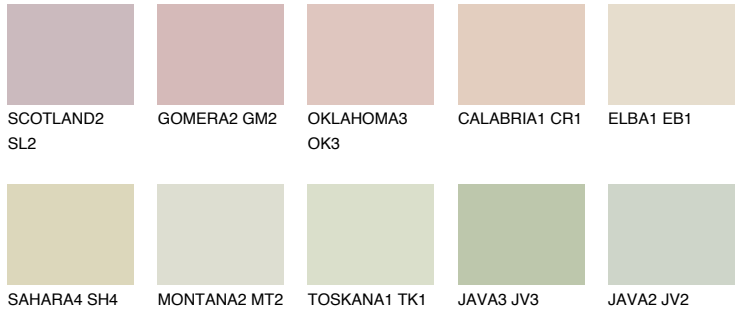

COLOUR DETAILS

ELBA2 EB2

65% **TSR** 62%

Matching colours

COLOURS

INTENSE

For more information on plasters and paints, go to www.ceresit.ee

*The presented colours refer to plasters and paints offered by Ceresit. Due to the use of digital techniques, the presented colours might not represent the original ones, thus they cannot be considered as a reliable colour presentation. We recommend checking the authentic colour samples.