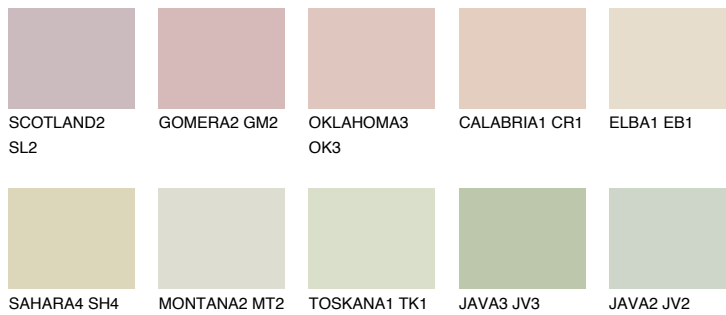

ELBA2 EB2

65% **TSR** 62%

Matching colours

COLOURS

INTENSE

For more information on plasters and paints, go to
www.ceresit.ee

*The presented colours refer to plasters and paints offered by Ceresit. Due to the use of digital techniques, the presented colours might not represent the original ones, thus they cannot be considered as a reliable colour presentation. We recommend checking the authentic colour samples.