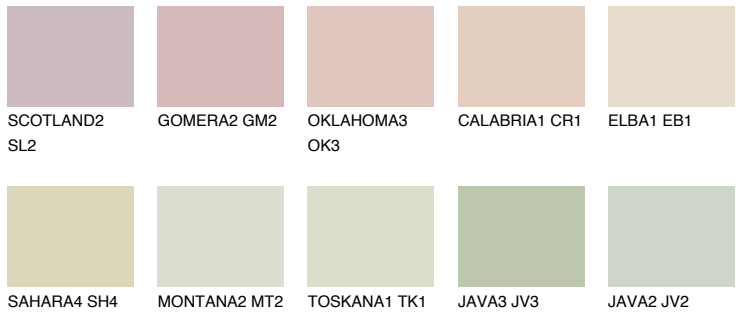

# COLOUR DETAILS

**ELBA2 EB2**

65% **TSR** 62%

## Matching colours

### COLOURS

### INTENSE

For more information on plasters and paints, go to [www.ceresit.ee](http://www.ceresit.ee)

\*The presented colours refer to plasters and paints offered by Ceresit. Due to the use of digital techniques, the presented colours might not represent the original ones, thus they cannot be considered as a reliable colour presentation. We recommend checking the authentic colour samples.