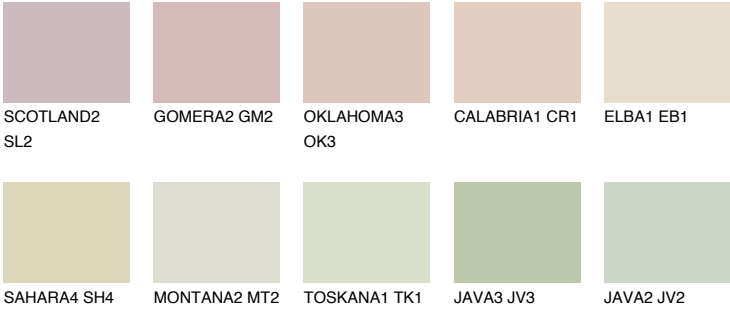

ELBA2 EB2

65% **TSR** 62%

Matching colours

COLOURS

INTENSE

For more information on plasters and paints, go to www.ceresit.ee

*The presented colours refer to plasters and paints offered by Ceresit. Due to the use of digital techniques, the presented colours might not represent the original ones, thus they cannot be considered as a reliable colour presentation. We recommend checking the authentic colour samples.