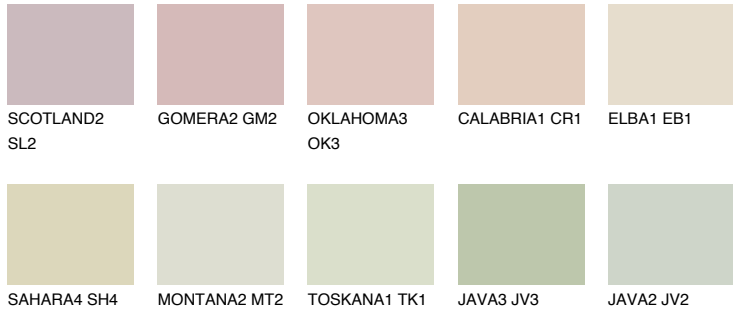

# COLOUR DETAILS

**ELBA2 EB2**

65% **TSR** 62%

## Matching colours

### COLOURS

### INTENSE

For more information on plasters and paints, go to [www.ceresit.ee](http://www.ceresit.ee)

\*The presented colours refer to plasters and paints offered by Ceresit. Due to the use of digital techniques, the presented colours might not represent the original ones, thus they cannot be considered as a reliable colour presentation. We recommend checking the authentic colour samples.