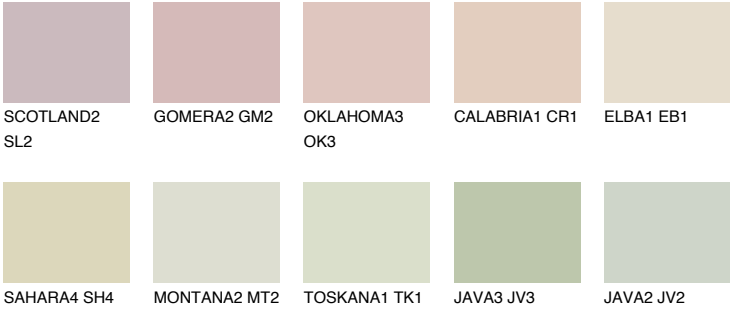

**ELBA2 EB2**

65% **TSR** 62%

## Matching colours

### COLOURS

### INTENSE

For more information on plasters and paints, go to [www.ceresit.ee](http://www.ceresit.ee)

\*The presented colours refer to plasters and paints offered by Ceresit. Due to the use of digital techniques, the presented colours might not represent the original ones, thus they cannot be considered as a reliable colour presentation. We recommend checking the authentic colour samples.