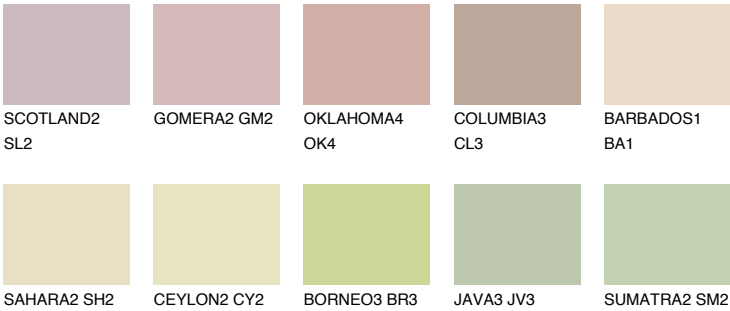

ELBA3 EB3

51% **TSR** 47%

Matching colours

COLOURS

INTENSE

For more information on plasters and paints, go to www.ceresit.ee

*The presented colours refer to plasters and paints offered by Ceresit. Due to the use of digital techniques, the presented colours might not represent the original ones, thus they cannot be considered as a reliable colour presentation. We recommend checking the authentic colour samples.