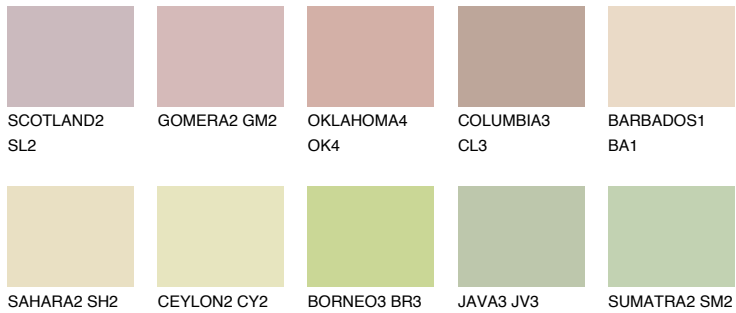

COLOUR DETAILS

ELBA3 EB3

51% **TSR** 47%

Matching colours

COLOURS

INTENSE

For more information on plasters and paints, go to www.ceresit.ee

*The presented colours refer to plasters and paints offered by Ceresit. Due to the use of digital techniques, the presented colours might not represent the original ones, thus they cannot be considered as a reliable colour presentation. We recommend checking the authentic colour samples.