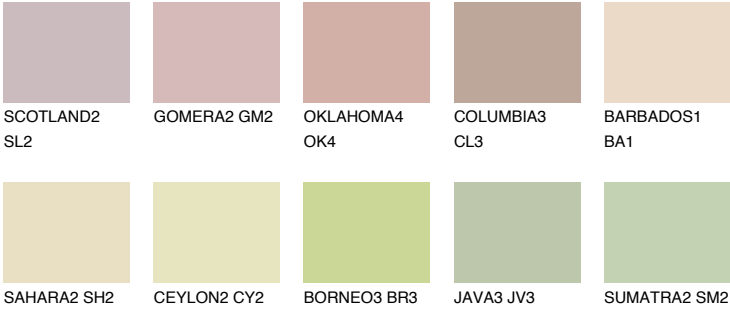

ELBA3 EB3

51% **TSR** 47%

Matching colours

COLOURS

INTENSE

For more information on plasters and paints, go to www.ceresit.ee

*The presented colours refer to plasters and paints offered by Ceresit. Due to the use of digital techniques, the presented colours might not represent the original ones, thus they cannot be considered as a reliable colour presentation. We recommend checking the authentic colour samples.