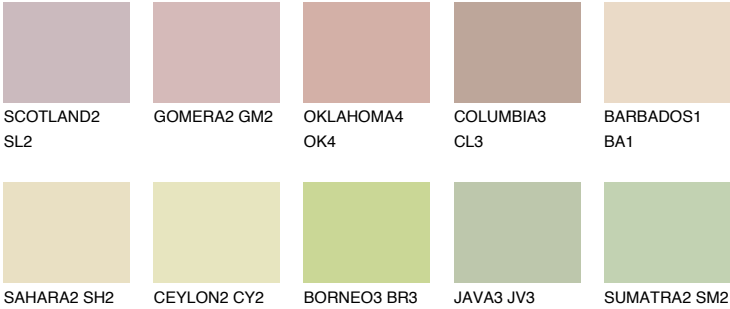

**ELBA3 EB3**

51% **TSR** 47%

## Matching colours

### COLOURS

### INTENSE

For more information on plasters and paints, go to [www.ceresit.ee](http://www.ceresit.ee)

\*The presented colours refer to plasters and paints offered by Ceresit. Due to the use of digital techniques, the presented colours might not represent the original ones, thus they cannot be considered as a reliable colour presentation. We recommend checking the authentic colour samples.