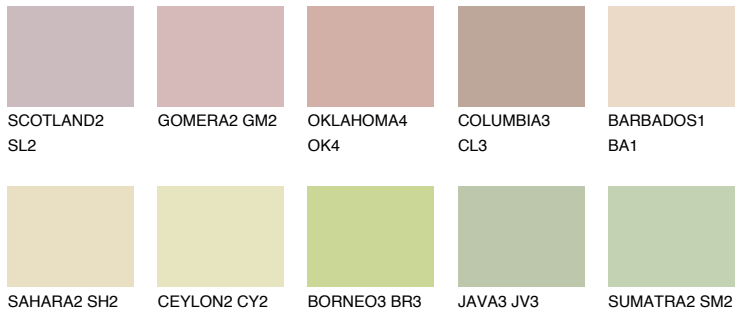

# COLOUR DETAILS

**ELBA3 EB3**

51% **TSR** 47%

## Matching colours

### COLOURS

### INTENSE

For more information on plasters and paints, go to [www.ceresit.ee](http://www.ceresit.ee)

\*The presented colours refer to plasters and paints offered by Ceresit. Due to the use of digital techniques, the presented colours might not represent the original ones, thus they cannot be considered as a reliable colour presentation. We recommend checking the authentic colour samples.