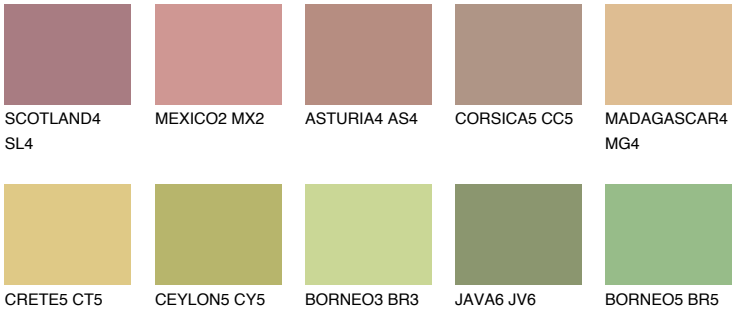

ELBA4 EB4

40% **TSR** 39%

Matching colours

COLOURS

INTENSE

For more information on plasters and paints, go to www.ceresit.ee

*The presented colours refer to plasters and paints offered by Ceresit. Due to the use of digital techniques, the presented colours might not represent the original ones, thus they cannot be considered as a reliable colour presentation. We recommend checking the authentic colour samples.