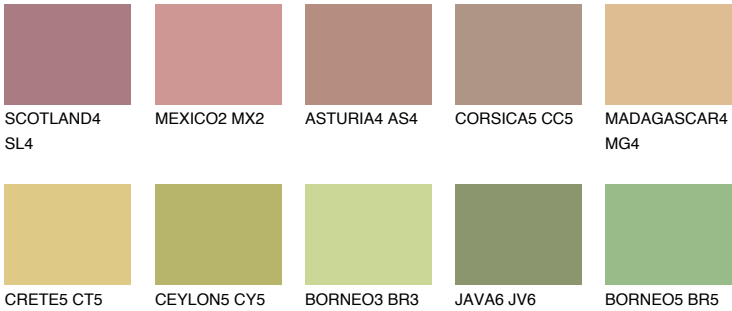

**ELBA4 EB4**

40% **TSR** 39%

## Matching colours

### COLOURS

### INTENSE

For more information on plasters and paints, go to [www.ceresit.ee](http://www.ceresit.ee)

\*The presented colours refer to plasters and paints offered by Ceresit. Due to the use of digital techniques, the presented colours might not represent the original ones, thus they cannot be considered as a reliable colour presentation. We recommend checking the authentic colour samples.