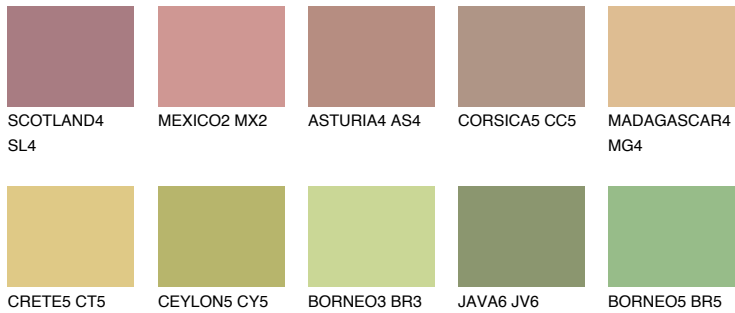

# COLOUR DETAILS

**ELBA4 EB4**

40% **TSR** 39%

## Matching colours

### COLOURS

### INTENSE

For more information on plasters and paints, go to [www.ceresit.ee](http://www.ceresit.ee)

\*The presented colours refer to plasters and paints offered by Ceresit. Due to the use of digital techniques, the presented colours might not represent the original ones, thus they cannot be considered as a reliable colour presentation. We recommend checking the authentic colour samples.