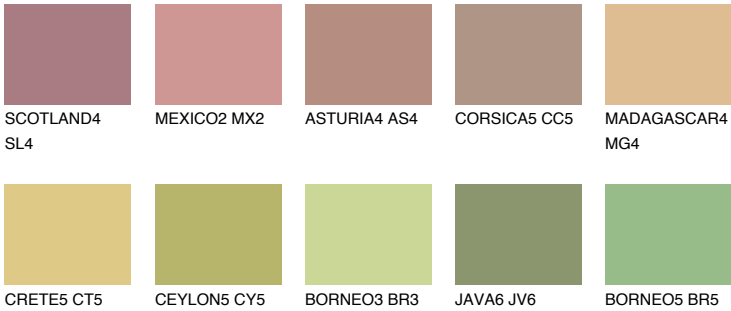

**ELBA4 EB4**

40% **TSR** 39%

## Matching colours

### COLOURS

### INTENSE

For more information on plasters and paints, go to [www.ceresit.ee](http://www.ceresit.ee)

\*The presented colours refer to plasters and paints offered by Ceresit. Due to the use of digital techniques, the presented colours might not represent the original ones, thus they cannot be considered as a reliable colour presentation. We recommend checking the authentic colour samples.