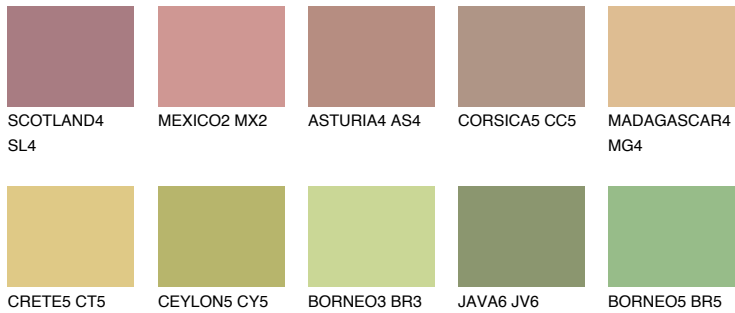

**ELBA4 EB4**

40% **TSR** 39%

## Matching colours

### COLOURS

### INTENSE

For more information on plasters and paints, go to  
[www.ceresit.ee](http://www.ceresit.ee)

\*The presented colours refer to plasters and paints offered by Ceresit. Due to the use of digital techniques, the presented colours might not represent the original ones, thus they cannot be considered as a reliable colour presentation. We recommend checking the authentic colour samples.