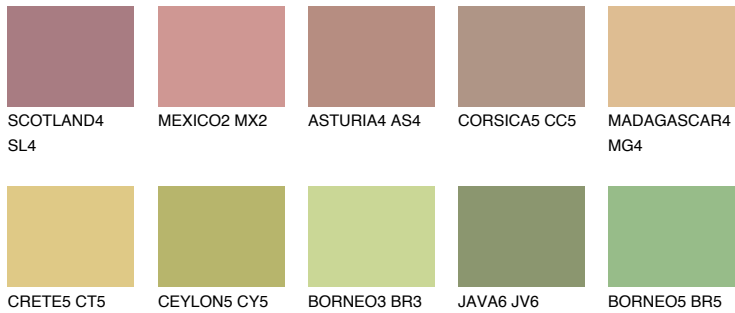

ELBA4 EB4

40% **TSR** 39%

Matching colours

COLOURS

INTENSE

For more information on plasters and paints, go to
www.ceresit.ee

*The presented colours refer to plasters and paints offered by Ceresit. Due to the use of digital techniques, the presented colours might not represent the original ones, thus they cannot be considered as a reliable colour presentation. We recommend checking the authentic colour samples.