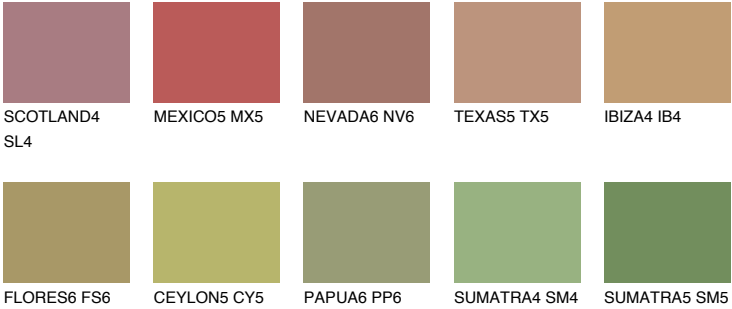

ELBA5 EB5

33% **TSR** 32%

Matching colours

COLOURS

INTENSE

For more information on plasters and paints, go to www.ceresit.ee

*The presented colours refer to plasters and paints offered by Ceresit. Due to the use of digital techniques, the presented colours might not represent the original ones, thus they cannot be considered as a reliable colour presentation. We recommend checking the authentic colour samples.