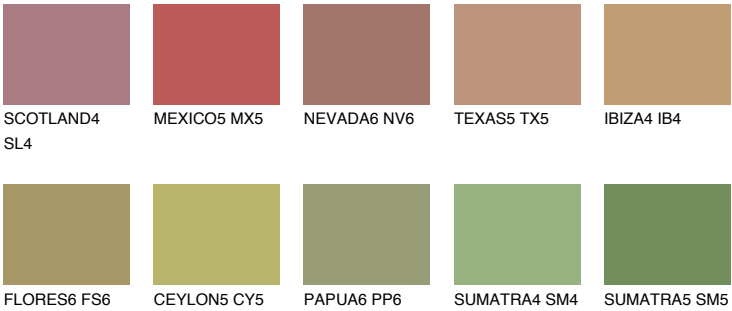

COLOUR DETAILS

ELBA5 EB5

33% **TSR** 32%

Matching colours

COLOURS

INTENSE

For more information on plasters and paints, go to www.ceresit.ee

*The presented colours refer to plasters and paints offered by Ceresit. Due to the use of digital techniques, the presented colours might not represent the original ones, thus they cannot be considered as a reliable colour presentation. We recommend checking the authentic colour samples.