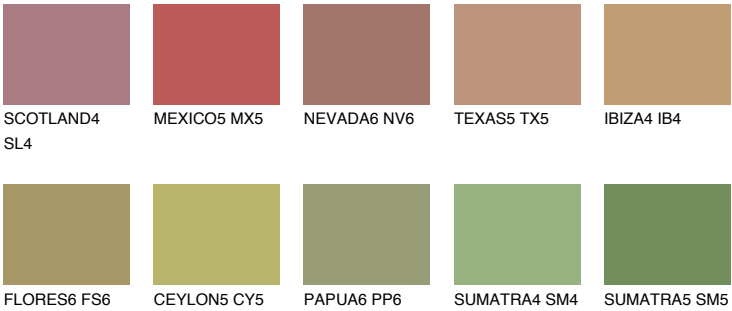

COLOUR DETAILS

ELBA5 EB5

☀ 33% **TSR 32%**

Matching colours

COLOURS

INTENSE

For more information on plasters and paints, go to www.ceresit.ee

*The presented colours refer to plasters and paints offered by Ceresit. Due to the use of digital techniques, the presented colours might not represent the original ones, thus they cannot be considered as a reliable colour presentation. We recommend checking the authentic colour samples.