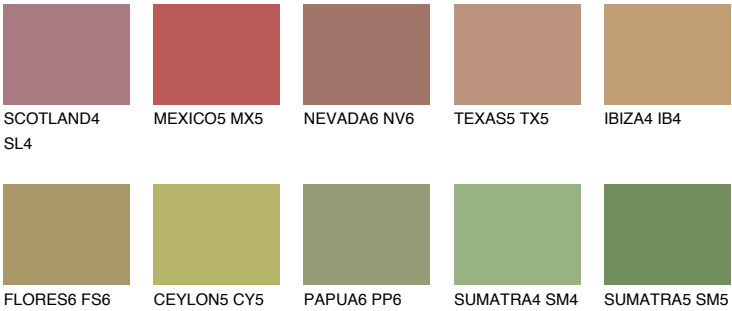

**ELBA5 EB5**

33% **TSR** 32%

## Matching colours

### COLOURS

### INTENSE

For more information on plasters and paints, go to [www.ceresit.ee](http://www.ceresit.ee)

\*The presented colours refer to plasters and paints offered by Ceresit. Due to the use of digital techniques, the presented colours might not represent the original ones, thus they cannot be considered as a reliable colour presentation. We recommend checking the authentic colour samples.