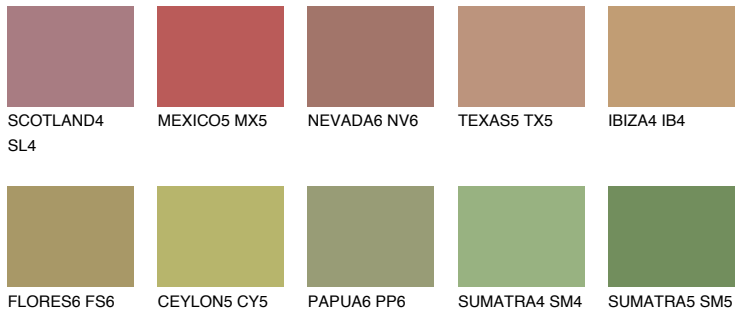

COLOUR DETAILS

ELBA5 EB5

33% **TSR** 32%

Matching colours

COLOURS

INTENSE

For more information on plasters and paints, go to www.ceresit.ee

*The presented colours refer to plasters and paints offered by Ceresit. Due to the use of digital techniques, the presented colours might not represent the original ones, thus they cannot be considered as a reliable colour presentation. We recommend checking the authentic colour samples.