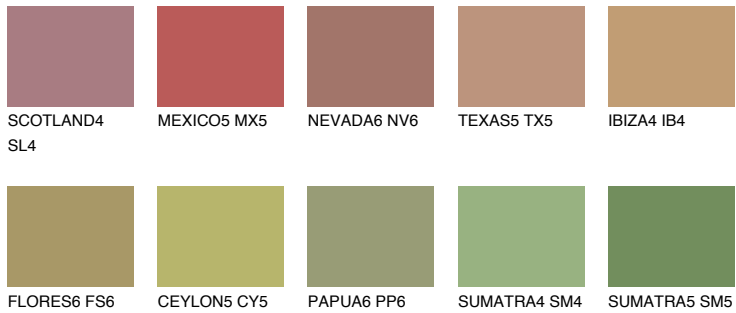

COLOUR DETAILS

ELBA5 EB5

☀ 33% **TSR 32%**

Matching colours

COLOURS

INTENSE

For more information on plasters and paints, go to
www.ceresit.ee

*The presented colours refer to plasters and paints offered by Ceresit. Due to the use of digital techniques, the presented colours might not represent the original ones, thus they cannot be considered as a reliable colour presentation. We recommend checking the authentic colour samples.