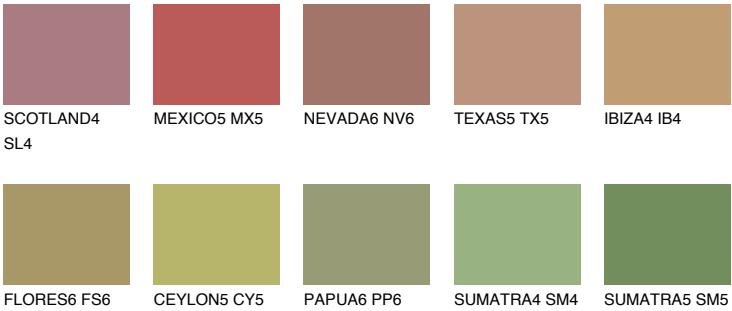

ELBA5 EB5

33% **TSR** 32%

Matching colours

COLOURS

INTENSE

For more information on plasters and paints, go to www.ceresit.ee

*The presented colours refer to plasters and paints offered by Ceresit. Due to the use of digital techniques, the presented colours might not represent the original ones, thus they cannot be considered as a reliable colour presentation. We recommend checking the authentic colour samples.