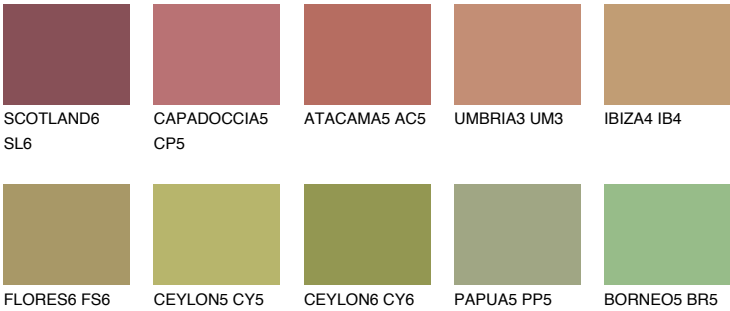

ELBA6 EB6

26% **TSR** 24%

Matching colours

COLOURS

INTENSE

For more information on plasters and paints, go to
www.ceresit.ee

*The presented colours refer to plasters and paints offered by Ceresit. Due to the use of digital techniques, the presented colours might not represent the original ones, thus they cannot be considered as a reliable colour presentation. We recommend checking the authentic colour samples.