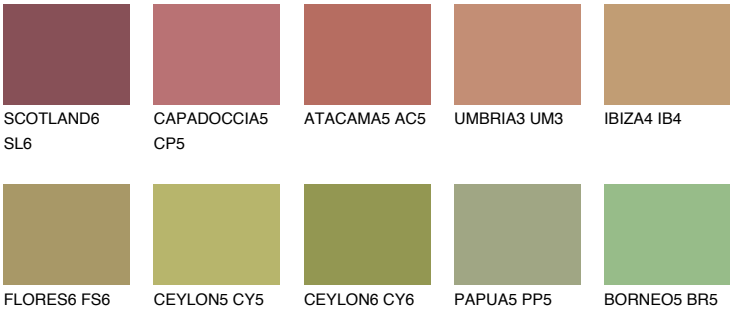

ELBA6 EB6

26% **TSR** 24%

Matching colours

COLOURS

INTENSE

For more information on plasters and paints, go to www.ceresit.ee

*The presented colours refer to plasters and paints offered by Ceresit. Due to the use of digital techniques, the presented colours might not represent the original ones, thus they cannot be considered as a reliable colour presentation. We recommend checking the authentic colour samples.