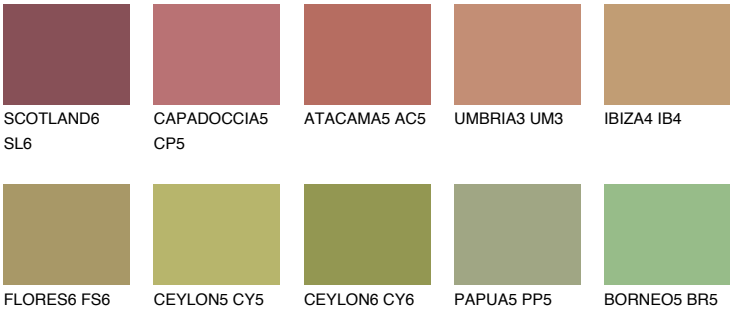

**ELBA6 EB6**

26% **TSR** 24%

## Matching colours

### COLOURS

### INTENSE

For more information on plasters and paints, go to [www.ceresit.ee](http://www.ceresit.ee)

\*The presented colours refer to plasters and paints offered by Ceresit. Due to the use of digital techniques, the presented colours might not represent the original ones, thus they cannot be considered as a reliable colour presentation. We recommend checking the authentic colour samples.