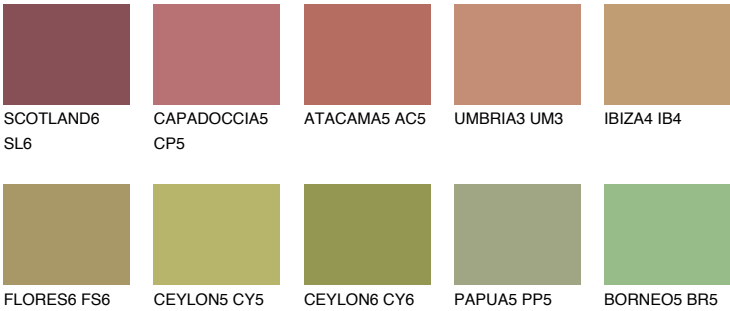

ELBA6 EB6

☀ 26% **TSR** 24%

Matching colours

COLOURS

INTENSE

For more information on plasters and paints, go to www.ceresit.ee

*The presented colours refer to plasters and paints offered by Ceresit. Due to the use of digital techniques, the presented colours might not represent the original ones, thus they cannot be considered as a reliable colour presentation. We recommend checking the authentic colour samples.