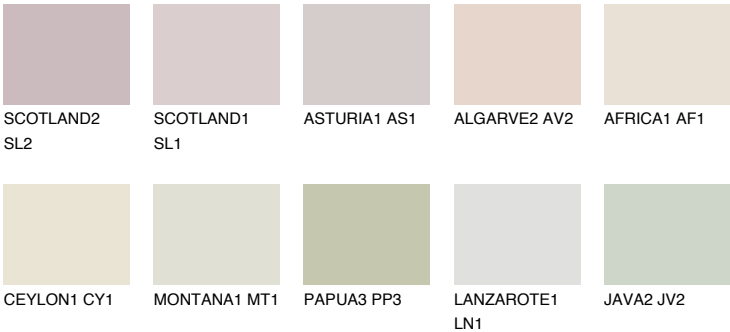

GALAPAGOS1 GP1

72% TSR 63%

Matching colours

COLOURS

INTENSE

For more information on plasters and paints, go to www.ceresit.ee

*The presented colours refer to plasters and paints offered by Ceresit. Due to the use of digital techniques, the presented colours might not represent the original ones, thus they cannot be considered as a reliable colour presentation. We recommend checking the authentic colour samples.