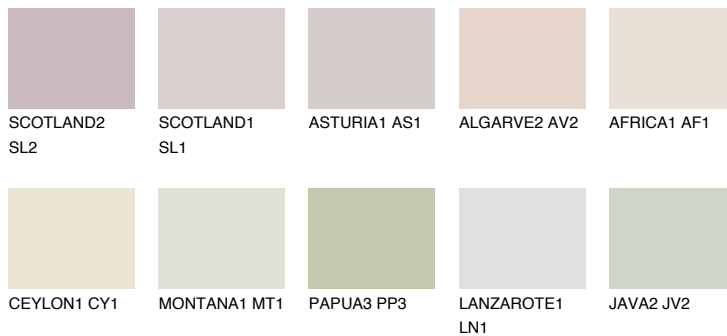

GALAPAGOS1 GP1

72% TSR 63%

Matching colours

COLOURS

INTENSE

For more information on plasters and paints, go to www.ceresit.ee

*The presented colours refer to plasters and paints offered by Ceresit. Due to the use of digital techniques, the presented colours might not represent the original ones, thus they cannot be considered as a reliable colour presentation. We recommend checking the authentic colour samples.