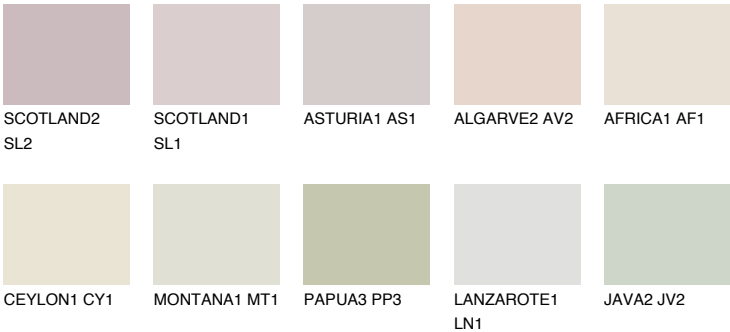

## GALAPAGOS1 GP1

72% TSR 63%

### Matching colours

#### COLOURS

#### INTENSE

For more information on plasters and paints, go to [www.ceresit.ee](http://www.ceresit.ee)

\*The presented colours refer to plasters and paints offered by Ceresit. Due to the use of digital techniques, the presented colours might not represent the original ones, thus they cannot be considered as a reliable colour presentation. We recommend checking the authentic colour samples.