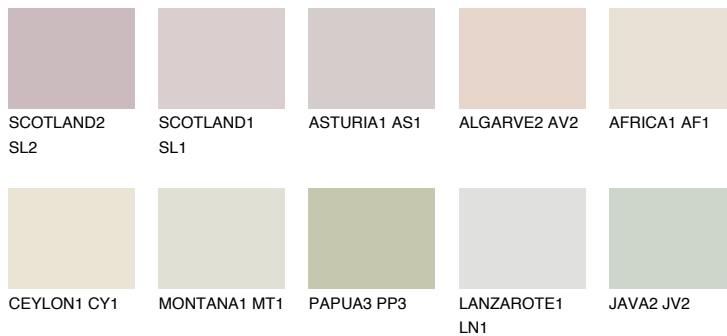

## GALAPAGOS1 GP1

72% TSR 63%

### Matching colours

#### COLOURS

#### INTENSE

For more information on plasters and paints, go to [www.ceresit.ee](http://www.ceresit.ee)

\*The presented colours refer to plasters and paints offered by Ceresit. Due to the use of digital techniques, the presented colours might not represent the original ones, thus they cannot be considered as a reliable colour presentation. We recommend checking the authentic colour samples.