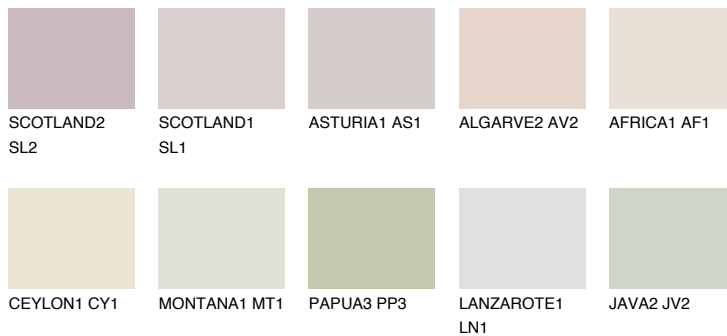

COLOUR DETAILS

GALAPAGOS1 GP1

72% TSR 63%

Matching colours

COLOURS

INTENSE

For more information on plasters and paints, go to www.ceresit.ee

*The presented colours refer to plasters and paints offered by Ceresit. Due to the use of digital techniques, the presented colours might not represent the original ones, thus they cannot be considered as a reliable colour presentation. We recommend checking the authentic colour samples.