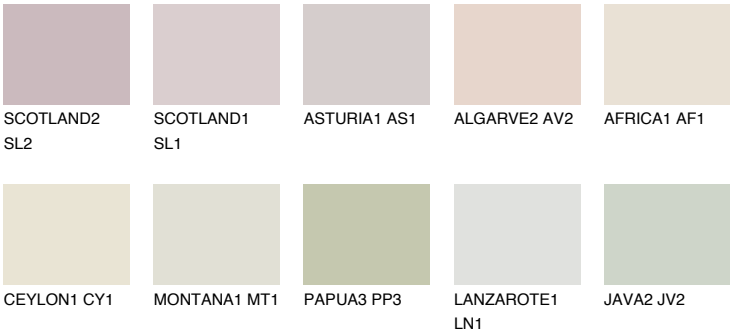

GALAPAGOS1 GP1

72% TSR 63%

Matching colours

COLOURS

INTENSE

For more information on plasters and paints, go to www.ceresit.ee

*The presented colours refer to plasters and paints offered by Ceresit. Due to the use of digital techniques, the presented colours might not represent the original ones, thus they cannot be considered as a reliable colour presentation. We recommend checking the authentic colour samples.