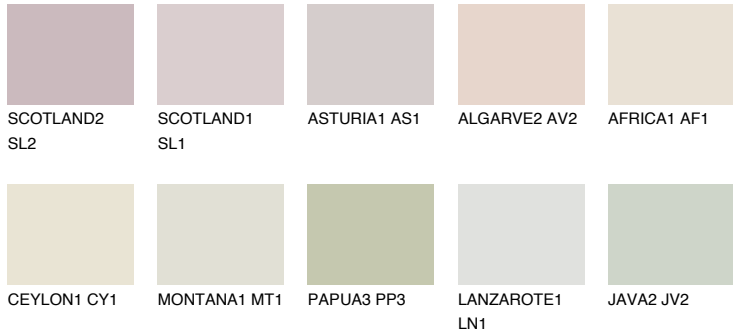

COLOUR DETAILS

GALAPAGOS1 GP1

72% TSR 63%

Matching colours

COLOURS

INTENSE

For more information on plasters and paints, go to www.ceresit.ee

*The presented colours refer to plasters and paints offered by Ceresit. Due to the use of digital techniques, the presented colours might not represent the original ones, thus they cannot be considered as a reliable colour presentation. We recommend checking the authentic colour samples.