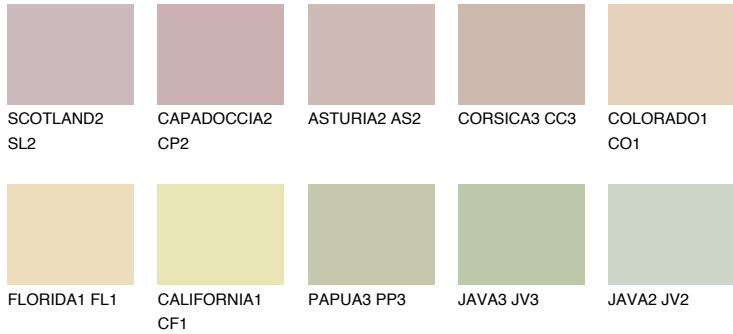

COLOUR DETAILS

GALAPAGOS2 GP2

58% TSR 53%

Matching colours

COLOURS

INTENSE

For more information on plasters and paints, go to www.ceresit.ee

*The presented colours refer to plasters and paints offered by Ceresit. Due to the use of digital techniques, the presented colours might not represent the original ones, thus they cannot be considered as a reliable colour presentation. We recommend checking the authentic colour samples.