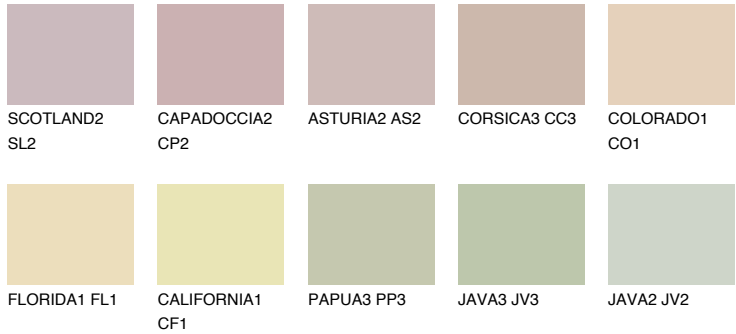

COLOUR DETAILS

GALAPAGOS2 GP2

58% TSR 53%

Matching colours

COLOURS

INTENSE

For more information on plasters and paints, go to www.ceresit.ee

*The presented colours refer to plasters and paints offered by Ceresit. Due to the use of digital techniques, the presented colours might not represent the original ones, thus they cannot be considered as a reliable colour presentation. We recommend checking the authentic colour samples.