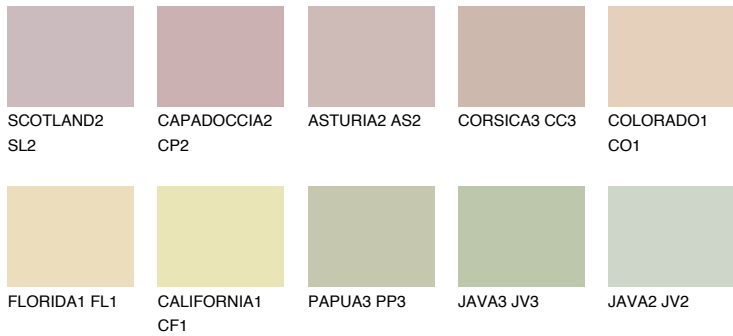

COLOUR DETAILS

GALAPAGOS2 GP2

58% TSR 53%

Matching colours

COLOURS

INTENSE

For more information on plasters and paints, go to www.ceresit.ee

*The presented colours refer to plasters and paints offered by Ceresit. Due to the use of digital techniques, the presented colours might not represent the original ones, thus they cannot be considered as a reliable colour presentation. We recommend checking the authentic colour samples.