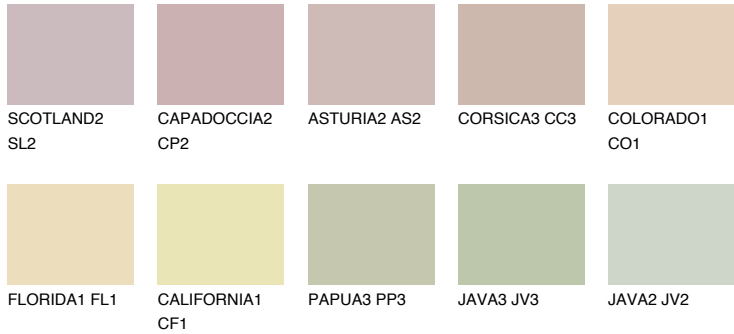

COLOUR DETAILS

GALAPAGOS2 GP2

58% TSR 53%

Matching colours

COLOURS

INTENSE

For more information on plasters and paints, go to www.ceresit.ee

*The presented colours refer to plasters and paints offered by Ceresit. Due to the use of digital techniques, the presented colours might not represent the original ones, thus they cannot be considered as a reliable colour presentation. We recommend checking the authentic colour samples.