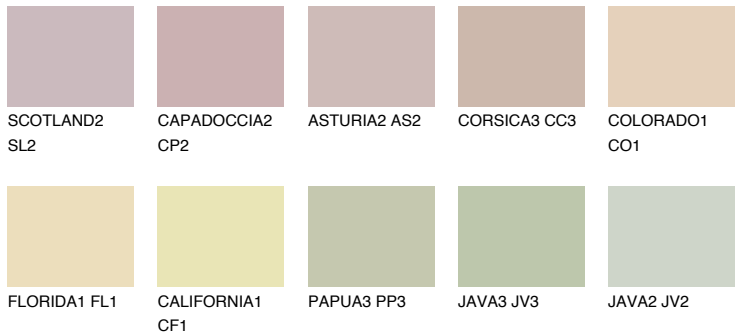

COLOUR DETAILS

GALAPAGOS2 GP2

58% TSR 53%

Matching colours

COLOURS

INTENSE

For more information on plasters and paints, go to www.ceresit.ee

*The presented colours refer to plasters and paints offered by Ceresit. Due to the use of digital techniques, the presented colours might not represent the original ones, thus they cannot be considered as a reliable colour presentation. We recommend checking the authentic colour samples.