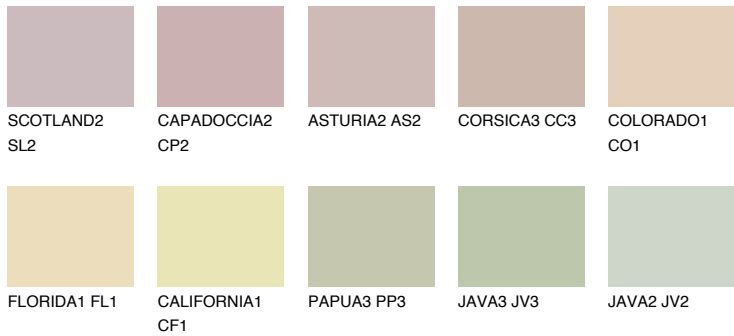

COLOUR DETAILS

GALAPAGOS2 GP2

58% TSR 53%

Matching colours

COLOURS

INTENSE

For more information on plasters and paints, go to www.ceresit.ee

*The presented colours refer to plasters and paints offered by Ceresit. Due to the use of digital techniques, the presented colours might not represent the original ones, thus they cannot be considered as a reliable colour presentation. We recommend checking the authentic colour samples.