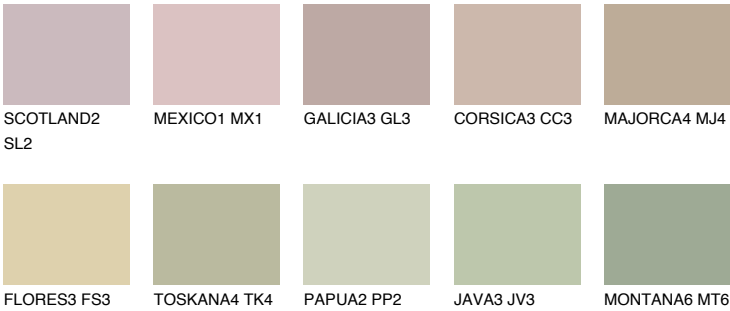

GALAPAGOS3 GP3

50% TSR 45%

Matching colours

COLOURS

INTENSE

For more information on plasters and paints, go to www.ceresit.ee

*The presented colours refer to plasters and paints offered by Ceresit. Due to the use of digital techniques, the presented colours might not represent the original ones, thus they cannot be considered as a reliable colour presentation. We recommend checking the authentic colour samples.