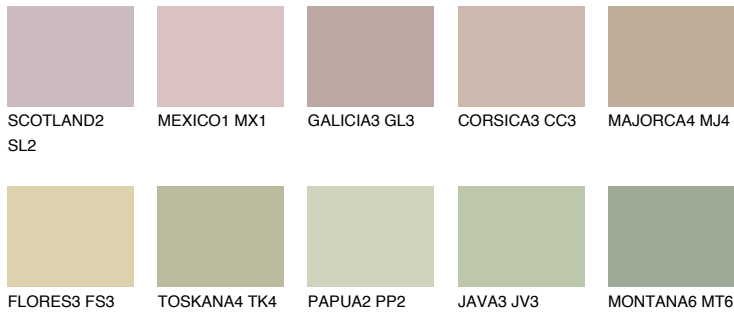

COLOUR DETAILS

GALAPAGOS3 GP3

50% TSR 45%

Matching colours

COLOURS

INTENSE

For more information on plasters and paints, go to www.ceresit.ee

*The presented colours refer to plasters and paints offered by Ceresit. Due to the use of digital techniques, the presented colours might not represent the original ones, thus they cannot be considered as a reliable colour presentation. We recommend checking the authentic colour samples.