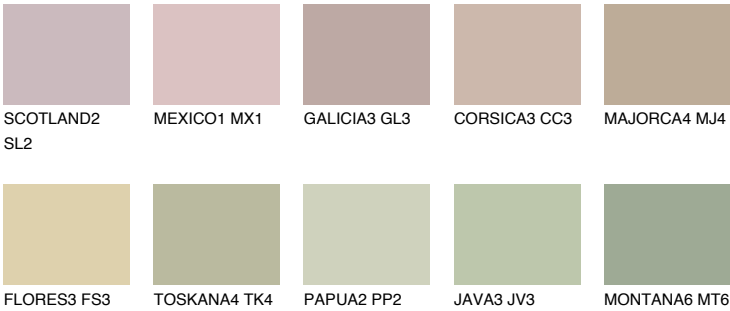

## GALAPAGOS3 GP3

50% TSR 45%

### Matching colours

#### COLOURS

#### INTENSE

For more information on plasters and paints, go to [www.ceresit.ee](http://www.ceresit.ee)

\*The presented colours refer to plasters and paints offered by Ceresit. Due to the use of digital techniques, the presented colours might not represent the original ones, thus they cannot be considered as a reliable colour presentation. We recommend checking the authentic colour samples.