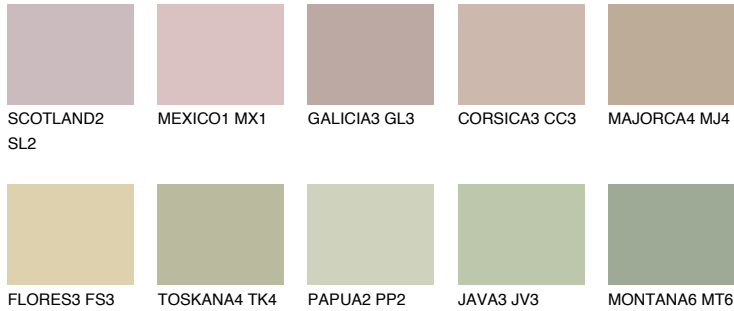

COLOUR DETAILS

GALAPAGOS3 GP3

50% TSR 45%

Matching colours

COLOURS

INTENSE

For more information on plasters and paints, go to www.ceresit.ee

*The presented colours refer to plasters and paints offered by Ceresit. Due to the use of digital techniques, the presented colours might not represent the original ones, thus they cannot be considered as a reliable colour presentation. We recommend checking the authentic colour samples.