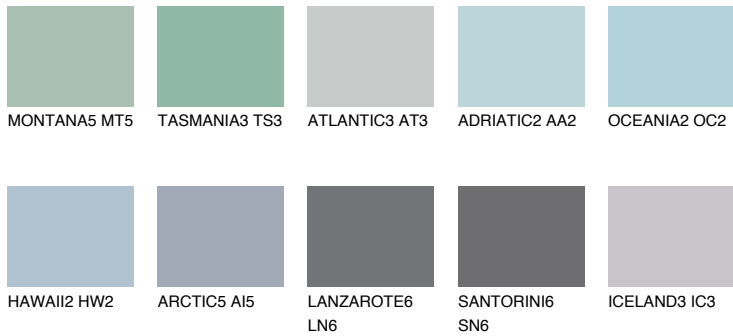

COLOUR DETAILS

POLYNESIA1 PS1

56% **TSR** 57%

Matching colours

COLOURS

INTENSE

For more information on plasters and paints, go to www.ceresit.ee

*The presented colours refer to plasters and paints offered by Ceresit. Due to the use of digital techniques, the presented colours might not represent the original ones, thus they cannot be considered as a reliable colour presentation. We recommend checking the authentic colour samples.