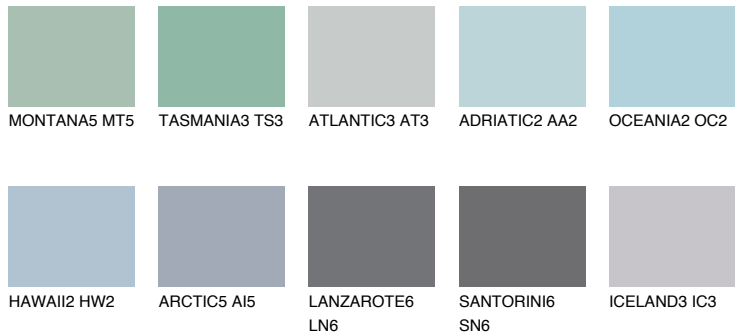

COLOUR DETAILS

POLYNESIA1 PS1

56% **TSR** 57%

Matching colours

COLOURS

INTENSE

For more information on plasters and paints, go to www.ceresit.ee

*The presented colours refer to plasters and paints offered by Ceresit. Due to the use of digital techniques, the presented colours might not represent the original ones, thus they cannot be considered as a reliable colour presentation. We recommend checking the authentic colour samples.