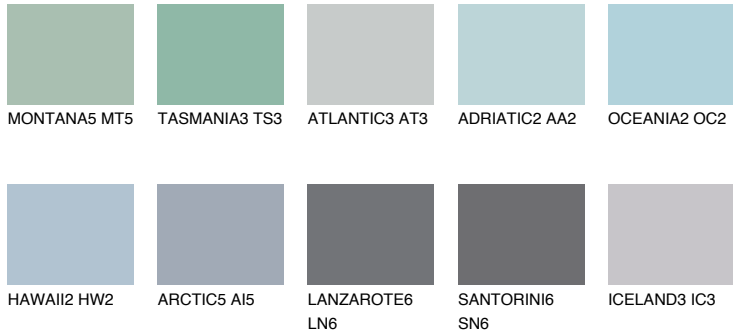

COLOUR DETAILS

POLYNESIA1 PS1

56% **TSR** 57%

Matching colours

COLOURS

INTENSE

For more information on plasters and paints, go to www.ceresit.ee

*The presented colours refer to plasters and paints offered by Ceresit. Due to the use of digital techniques, the presented colours might not represent the original ones, thus they cannot be considered as a reliable colour presentation. We recommend checking the authentic colour samples.