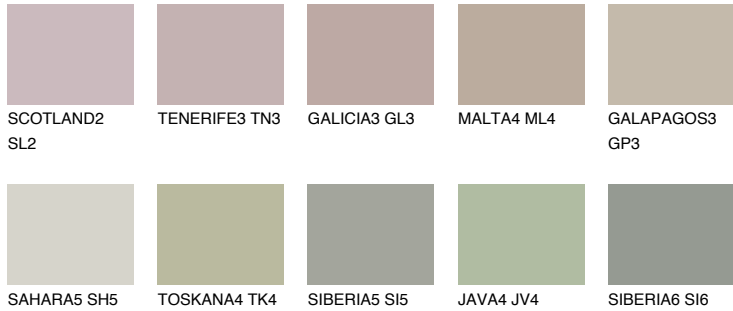

COLOUR DETAILS

GALAPAGOS4 GP4

43% TSR 38%

Matching colours

COLOURS

INTENSE

For more information on plasters and paints, go to www.ceresit.ee

*The presented colours refer to plasters and paints offered by Ceresit. Due to the use of digital techniques, the presented colours might not represent the original ones, thus they cannot be considered as a reliable colour presentation. We recommend checking the authentic colour samples.