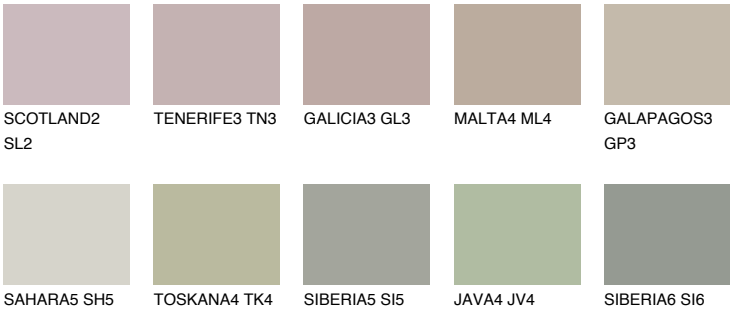

GALAPAGOS4 GP4

43% TSR 38%

Matching colours

COLOURS

INTENSE

For more information on plasters and paints, go to www.ceresit.ee

*The presented colours refer to plasters and paints offered by Ceresit. Due to the use of digital techniques, the presented colours might not represent the original ones, thus they cannot be considered as a reliable colour presentation. We recommend checking the authentic colour samples.