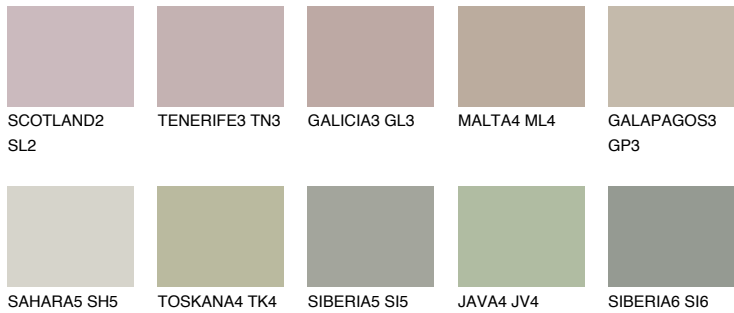

COLOUR DETAILS

GALAPAGOS4 GP4

43% TSR 38%

Matching colours

COLOURS

INTENSE

For more information on plasters and paints, go to www.ceresit.ee

*The presented colours refer to plasters and paints offered by Ceresit. Due to the use of digital techniques, the presented colours might not represent the original ones, thus they cannot be considered as a reliable colour presentation. We recommend checking the authentic colour samples.