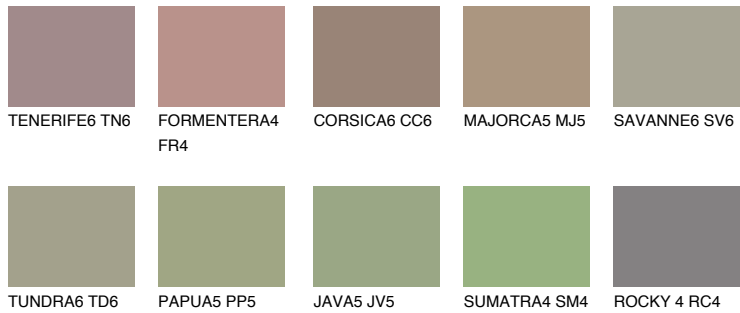

COLOUR DETAILS

GALAPAGOS5 GP5

28% TSR 25%

Matching colours

COLOURS

INTENSE

For more information on plasters and paints, go to www.ceresit.ee

*The presented colours refer to plasters and paints offered by Ceresit. Due to the use of digital techniques, the presented colours might not represent the original ones, thus they cannot be considered as a reliable colour presentation. We recommend checking the authentic colour samples.