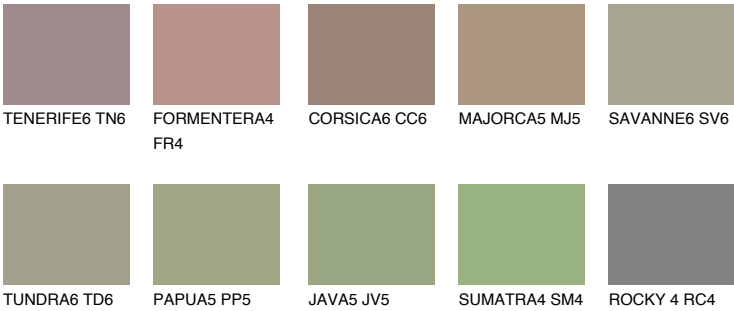

## GALAPAGOS5 GP5

28% **TSR** 25%

### Matching colours

#### COLOURS

#### INTENSE

For more information on plasters and paints, go to [www.ceresit.ee](http://www.ceresit.ee)

\*The presented colours refer to plasters and paints offered by Ceresit. Due to the use of digital techniques, the presented colours might not represent the original ones, thus they cannot be considered as a reliable colour presentation. We recommend checking the authentic colour samples.