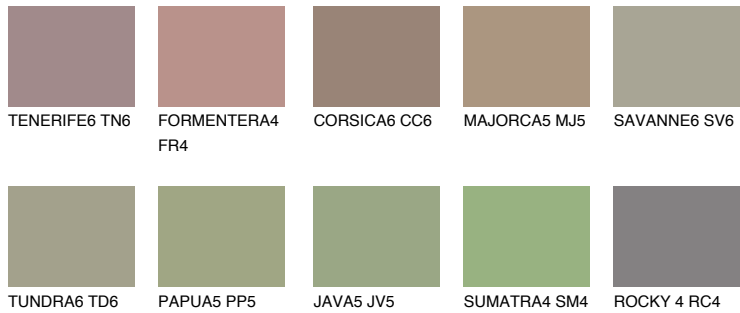

COLOUR DETAILS

GALAPAGOS5 GP5

☀️ 28% **TSR** 25%

Matching colours

COLOURS

INTENSE

For more information on plasters and paints, go to
www.ceresit.ee

*The presented colours refer to plasters and paints offered by Ceresit. Due to the use of digital techniques, the presented colours might not represent the original ones, thus they cannot be considered as a reliable colour presentation. We recommend checking the authentic colour samples.