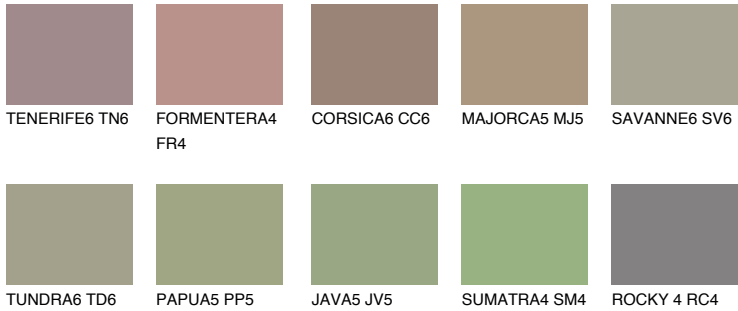

GALAPAGOS5 GP5

28% **TSR** 25%

Matching colours

COLOURS

INTENSE

For more information on plasters and paints, go to www.ceresit.ee

*The presented colours refer to plasters and paints offered by Ceresit. Due to the use of digital techniques, the presented colours might not represent the original ones, thus they cannot be considered as a reliable colour presentation. We recommend checking the authentic colour samples.