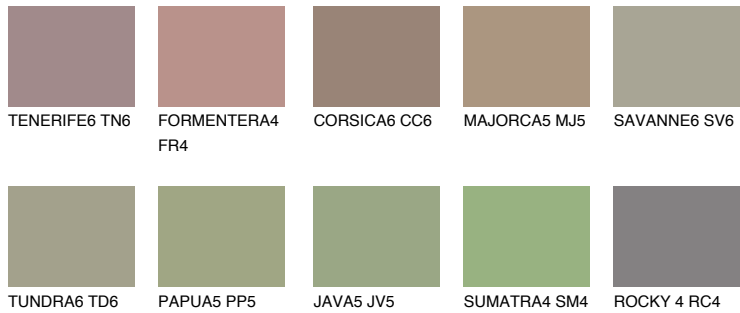

# COLOUR DETAILS

## GALAPAGOS5 GP5

28% **TSR** 25%

### Matching colours

#### COLOURS