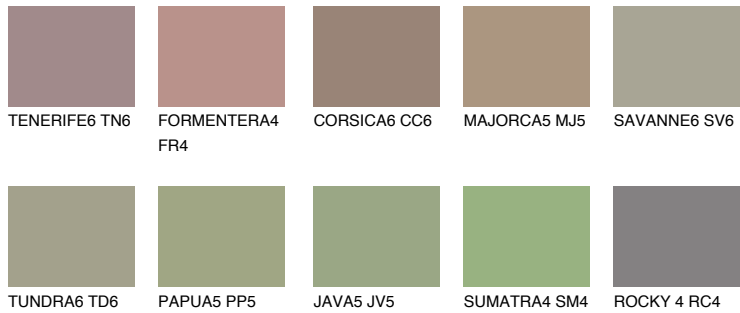

COLOUR DETAILS

GALAPAGOS5 GP5

28% **TSR** 25%

Matching colours

COLOURS

INTENSE

For more information on plasters and paints, go to www.ceresit.ee

*The presented colours refer to plasters and paints offered by Ceresit. Due to the use of digital techniques, the presented colours might not represent the original ones, thus they cannot be considered as a reliable colour presentation. We recommend checking the authentic colour samples.