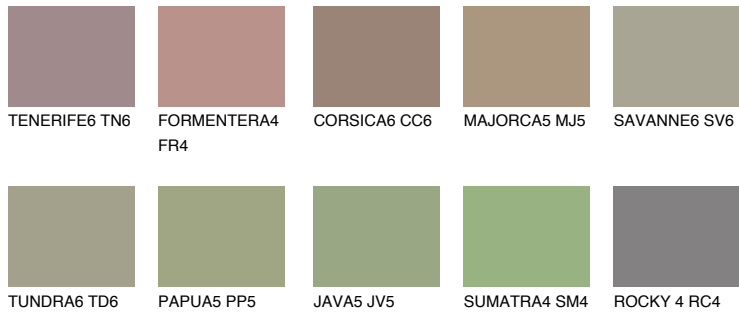

COLOUR DETAILS

GALAPAGOS5 GP5

28% **TSR** 25%

Matching colours

COLOURS

INTENSE

For more information on plasters and paints, go to www.ceresit.ee

*The presented colours refer to plasters and paints offered by Ceresit. Due to the use of digital techniques, the presented colours might not represent the original ones, thus they cannot be considered as a reliable colour presentation. We recommend checking the authentic colour samples.