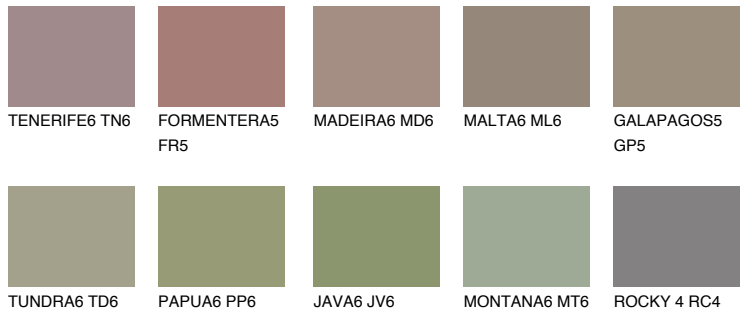

COLOUR DETAILS

GALAPAGOS6 GP6

22% **TSR** 20%

Matching colours

COLOURS

INTENSE

For more information on plasters and paints, go to www.ceresit.ee

*The presented colours refer to plasters and paints offered by Ceresit. Due to the use of digital techniques, the presented colours might not represent the original ones, thus they cannot be considered as a reliable colour presentation. We recommend checking the authentic colour samples.