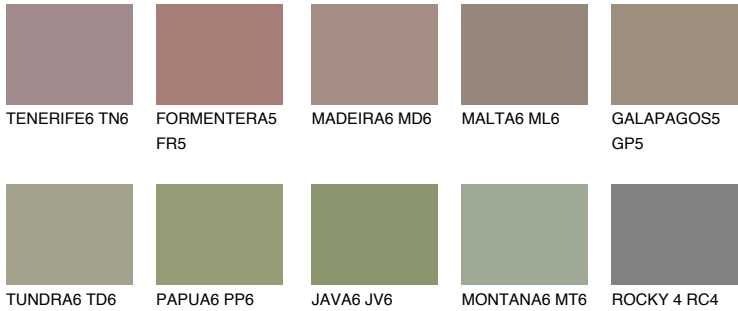

COLOUR DETAILS

GALAPAGOS6 GP6

22% **TSR** 20%

Matching colours

COLOURS

INTENSE

For more information on plasters and paints, go to www.ceresit.ee

*The presented colours refer to plasters and paints offered by Ceresit. Due to the use of digital techniques, the presented colours might not represent the original ones, thus they cannot be considered as a reliable colour presentation. We recommend checking the authentic colour samples.