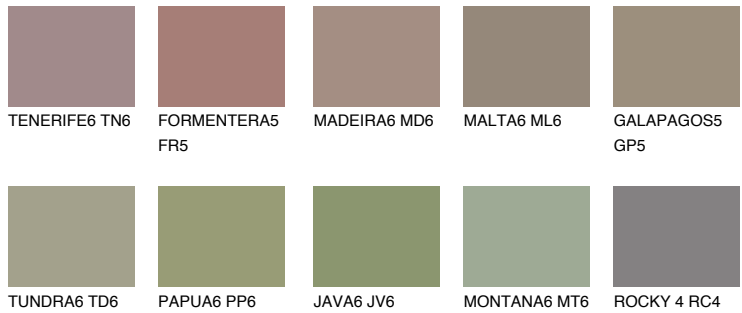

COLOUR DETAILS

GALAPAGOS6 GP6

22% TSR 20%

Matching colours

COLOURS

INTENSE

For more information on plasters and paints, go to www.ceresit.ee

*The presented colours refer to plasters and paints offered by Ceresit. Due to the use of digital techniques, the presented colours might not represent the original ones, thus they cannot be considered as a reliable colour presentation. We recommend checking the authentic colour samples.