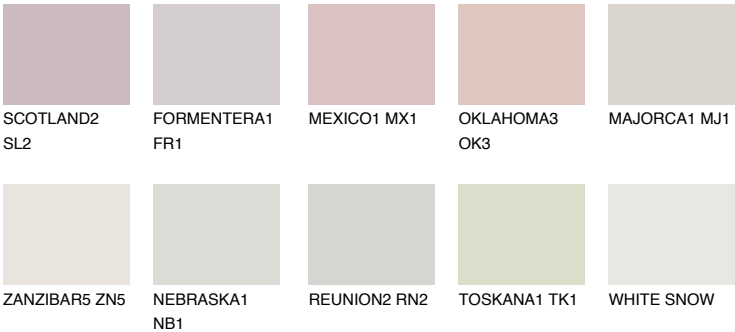

PAMPA1 PM1

70% **TSR** 68%

Matching colours

COLOURS

INTENSE

For more information on plasters and paints, go to www.ceresit.ee

*The presented colours refer to plasters and paints offered by Ceresit. Due to the use of digital techniques, the presented colours might not represent the original ones, thus they cannot be considered as a reliable colour presentation. We recommend checking the authentic colour samples.