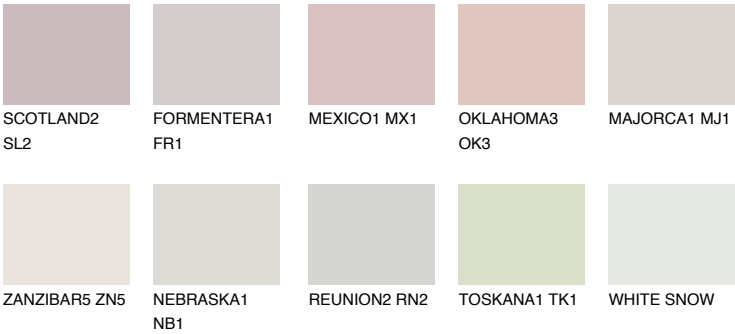

## PAMPA1 PM1

70% **TSR** 68%

### Matching colours

#### COLOURS

#### INTENSE

For more information on plasters and paints, go to [www.ceresit.ee](http://www.ceresit.ee)

\*The presented colours refer to plasters and paints offered by Ceresit. Due to the use of digital techniques, the presented colours might not represent the original ones, thus they cannot be considered as a reliable colour presentation. We recommend checking the authentic colour samples.