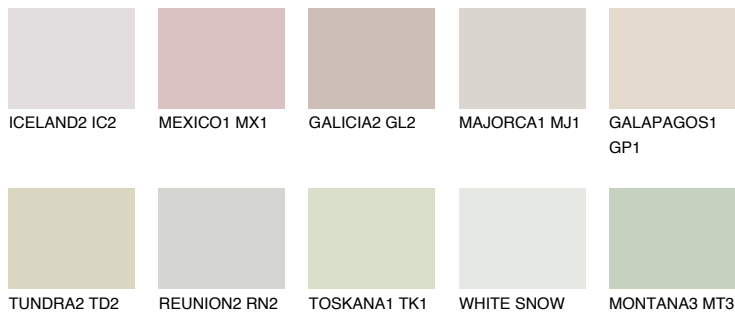

## PAMPA2 PM2

60% **TSR** 57%

### Matching colours

#### COLOURS