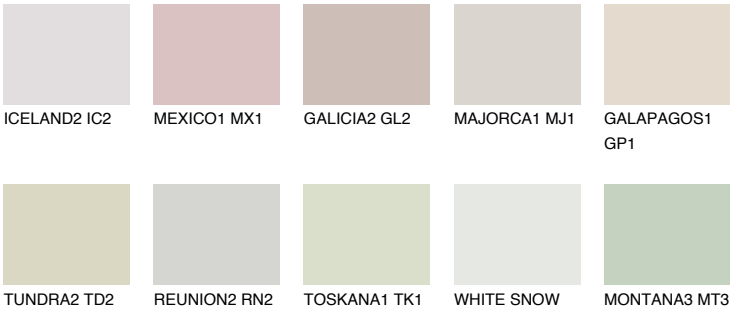

PAMPA2 PM2

60% **TSR** 57%

Matching colours

COLOURS

INTENSE

For more information on plasters and paints, go to www.ceresit.ee

*The presented colours refer to plasters and paints offered by Ceresit. Due to the use of digital techniques, the presented colours might not represent the original ones, thus they cannot be considered as a reliable colour presentation. We recommend checking the authentic colour samples.