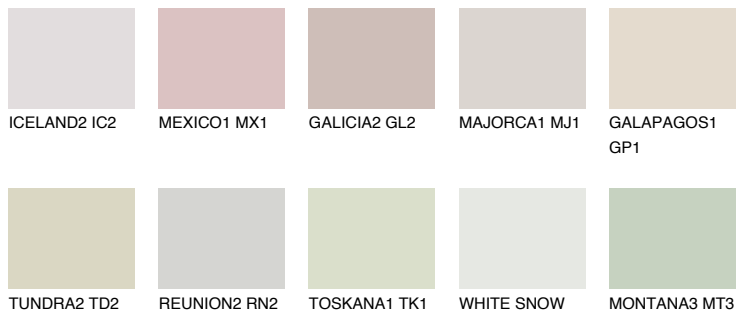

PAMPA2 PM2

60% **TSR** 57%

Matching colours

COLOURS

INTENSE

For more information on plasters and paints, go to www.ceresit.ee

*The presented colours refer to plasters and paints offered by Ceresit. Due to the use of digital techniques, the presented colours might not represent the original ones, thus they cannot be considered as a reliable colour presentation. We recommend checking the authentic colour samples.