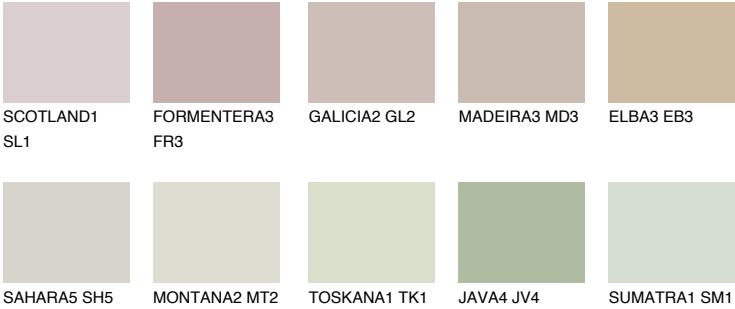

PAMPA3 PM3

52% **TSR** 48%

Matching colours

COLOURS

INTENSE

For more information on plasters and paints, go to www.ceresit.ee

*The presented colours refer to plasters and paints offered by Ceresit. Due to the use of digital techniques, the presented colours might not represent the original ones, thus they cannot be considered as a reliable colour presentation. We recommend checking the authentic colour samples.