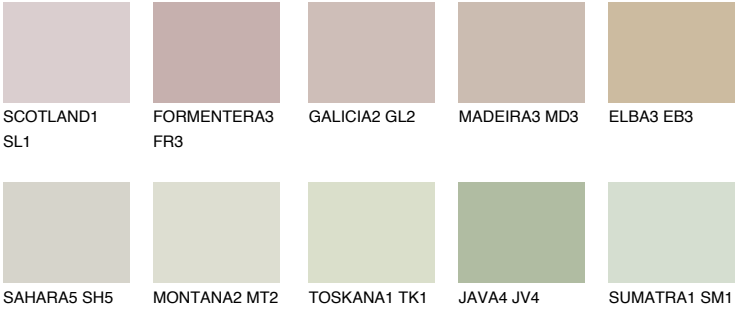

### Matching colours

#### COLOURS

#### INTENSE

For more information on plasters and paints, go to [www.ceresit.ee](http://www.ceresit.ee)

\*The presented colours refer to plasters and paints offered by Ceresit. Due to the use of digital techniques, the presented colours might not represent the original ones, thus they cannot be considered as a reliable colour presentation. We recommend checking the authentic colour samples.